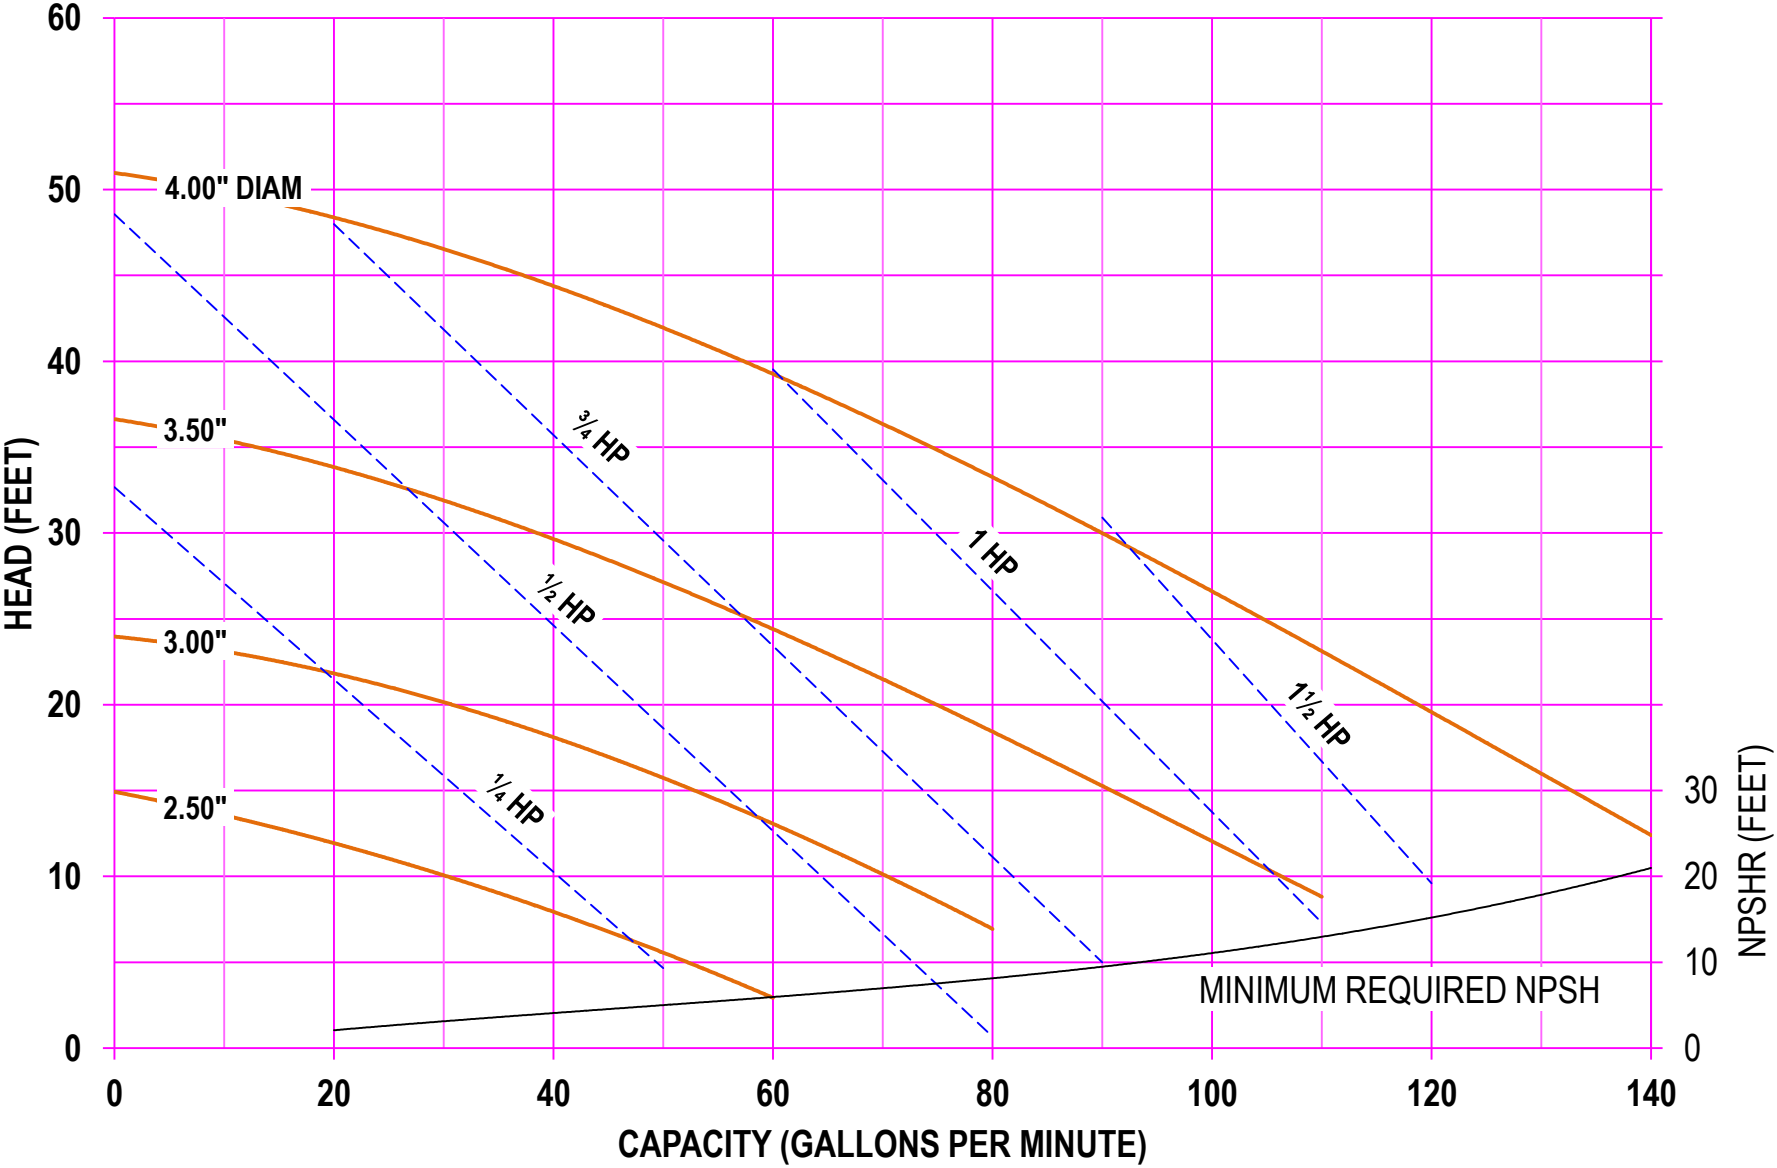

AMPCO PUMPS COMPANY, INC.
AC-SERIES 114 1½ x 1½
1750 RPM

AMPCO PUMPS COMPANY, INC.
AC-SERIES 114 1½ x 1½
2900 RPM

AMPCO PUMPS COMPANY, INC.
 AC-SERIES 114 1½ x 1½
 3500 RPM