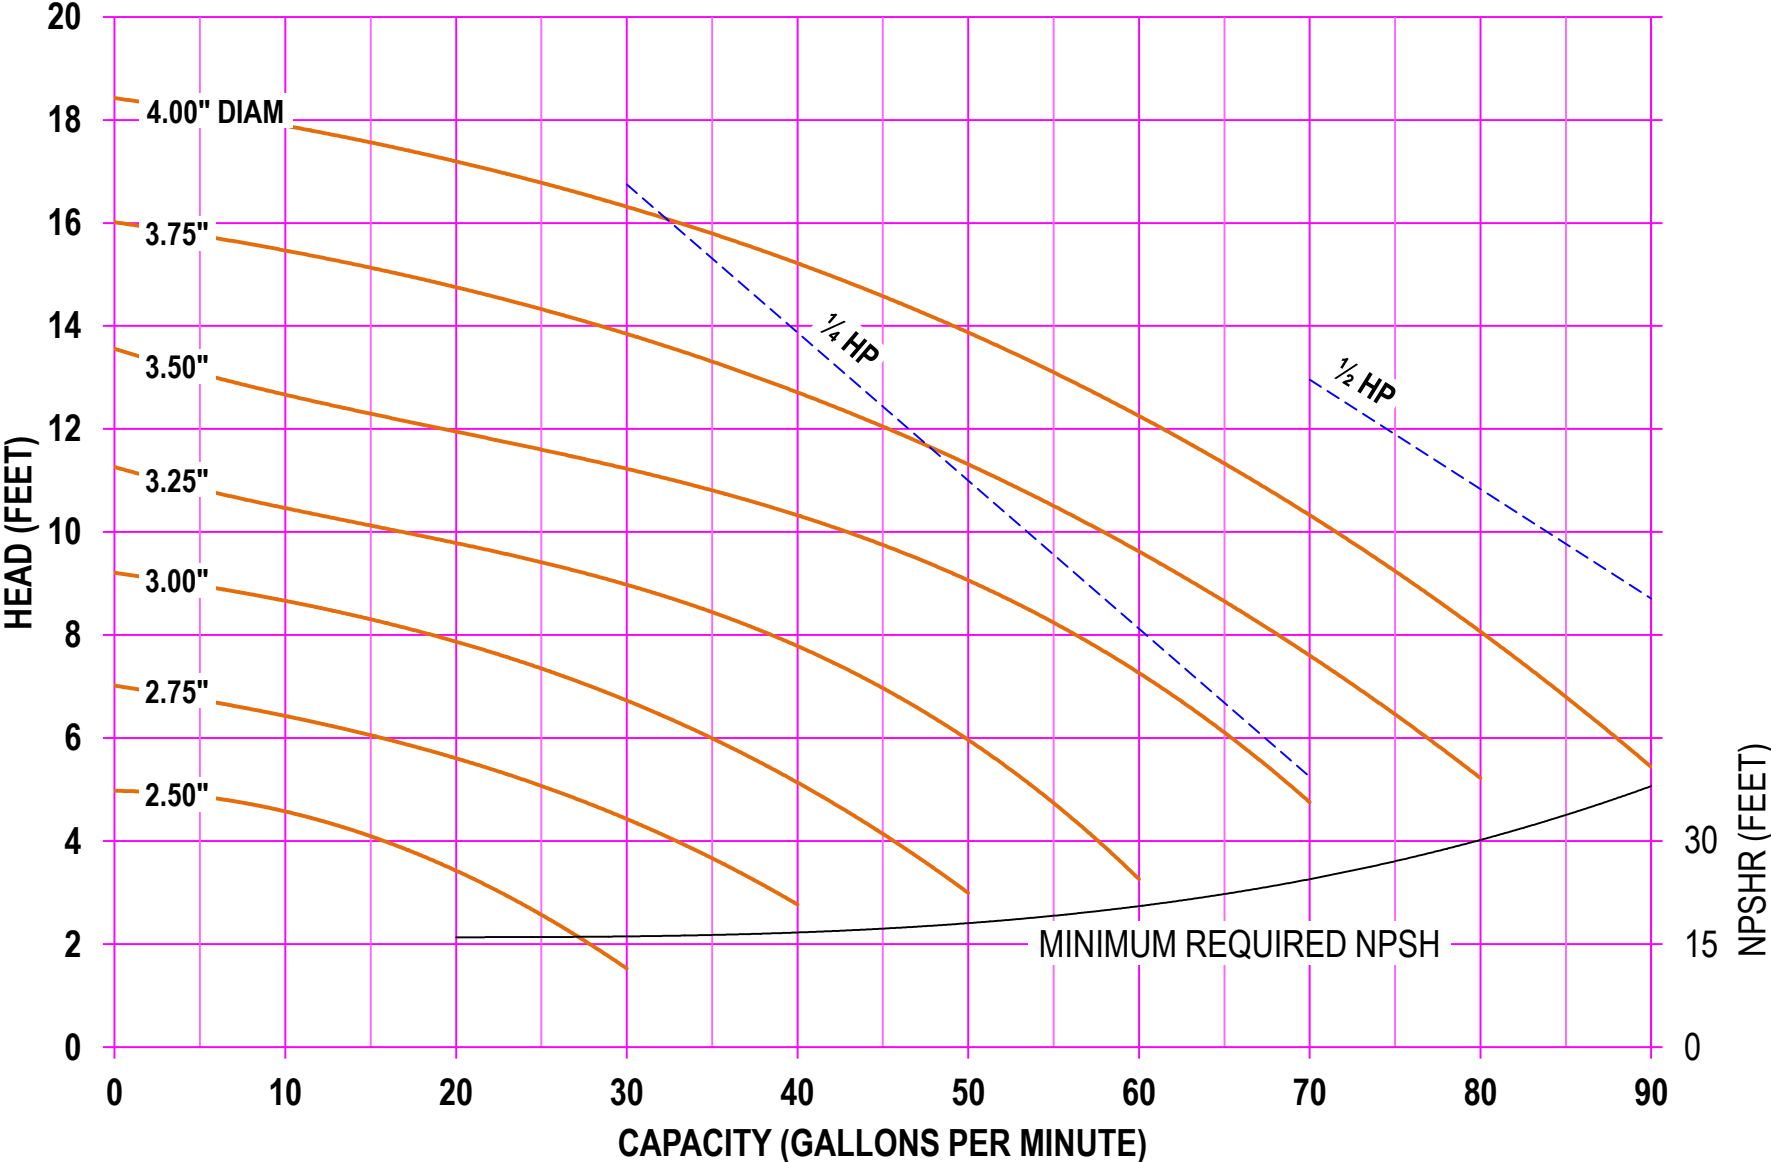

AMPCO PUMPS COMPANY, INC.
AC-SERIES 114 1½ x 1½
1750 RPM

AMPCO PUMPS COMPANY, INC.
AC-SERIES 114 1½ x 1½
2900 RPM

AMPCO PUMPS COMPANY, INC.
 AC-SERIES 114 1½ x 1½
 3500 RPM