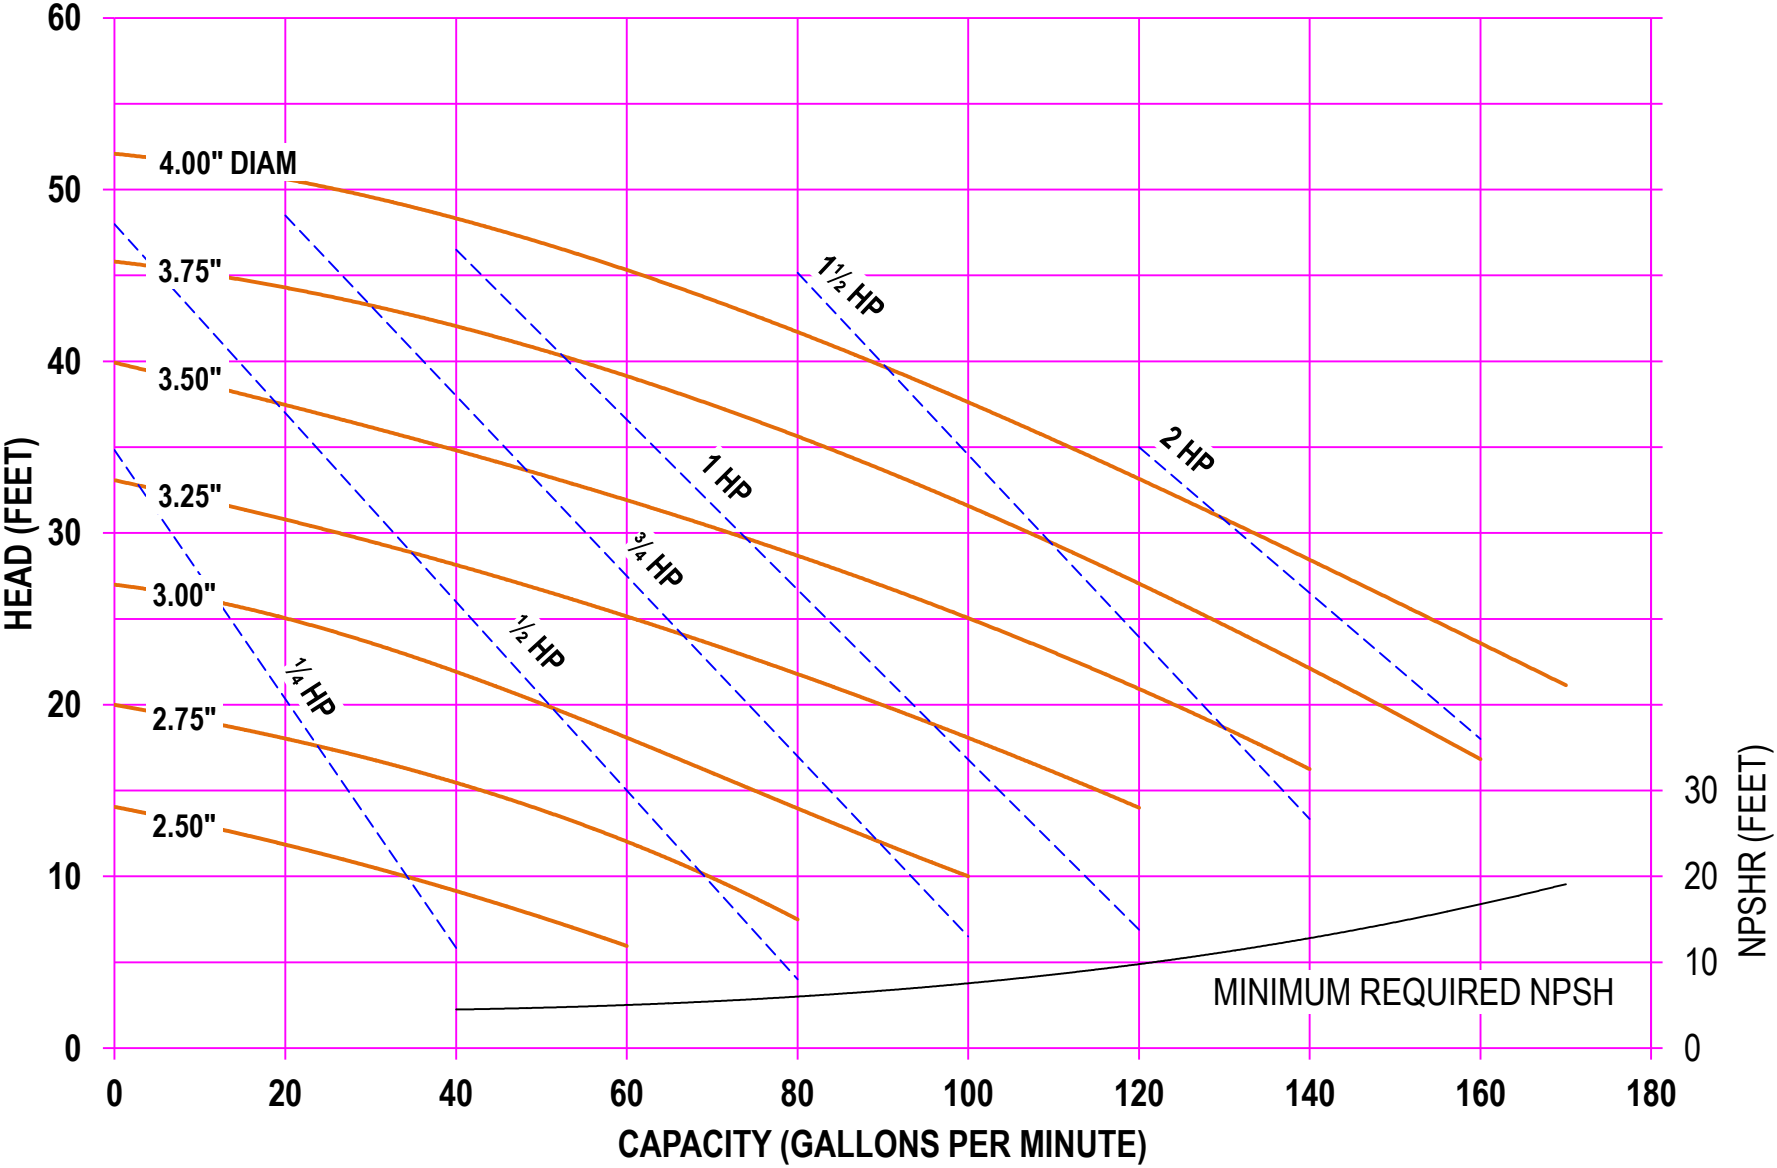

AMPCO PUMPS COMPANY, INC.
AC-SERIES 214 2 x 1½
1750 RPM

AMPCO PUMPS COMPANY, INC.
AC-SERIES 214 2 x 1½
2900 RPM

AMPCO PUMPS COMPANY, INC.
AC-SERIES 214 2 x 1½
3500 RPM