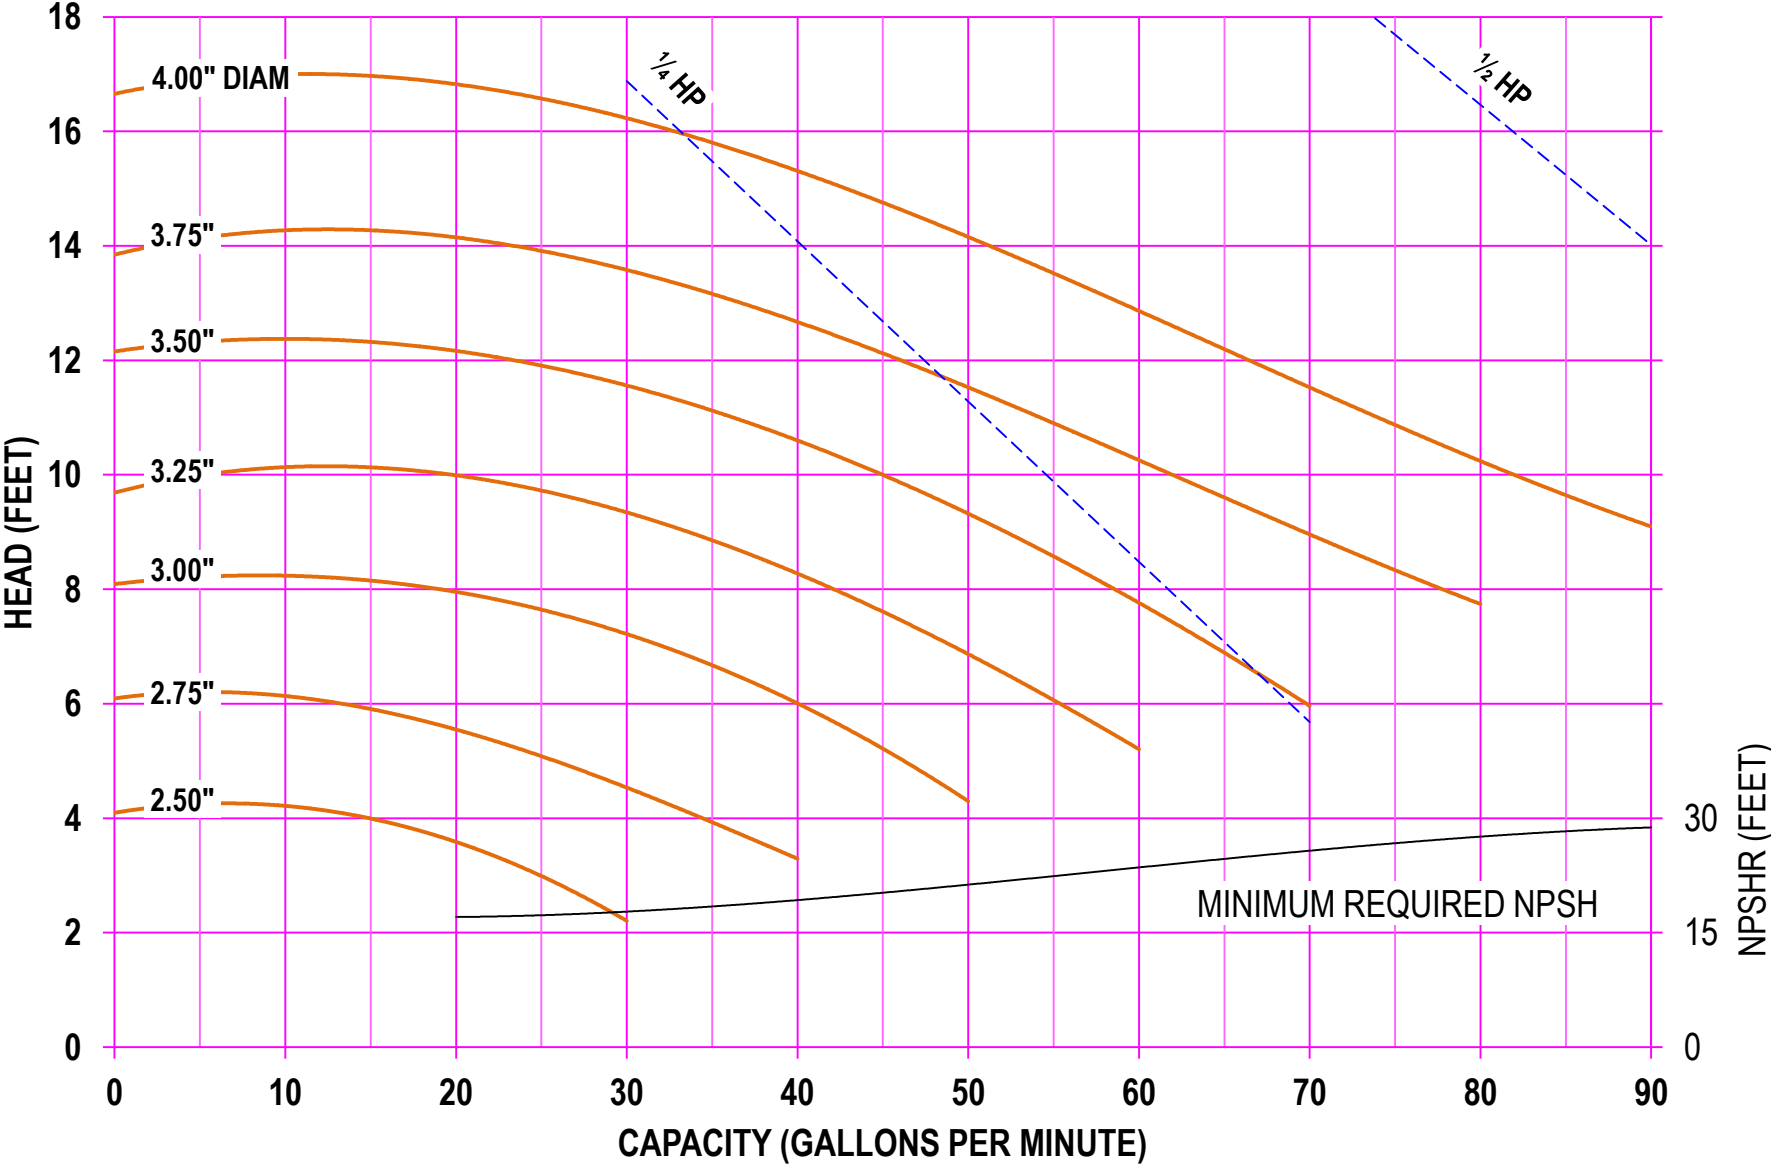

AMPCO PUMPS COMPANY, INC.
AC-SERIES 214 2 x 1½
1750 RPM

AMPCO PUMPS COMPANY, INC.
AC-SERIES 214 2 x 1½
2900 RPM

AMPCO PUMPS COMPANY, INC.
AC-SERIES 214 2 x 1½
3500 RPM