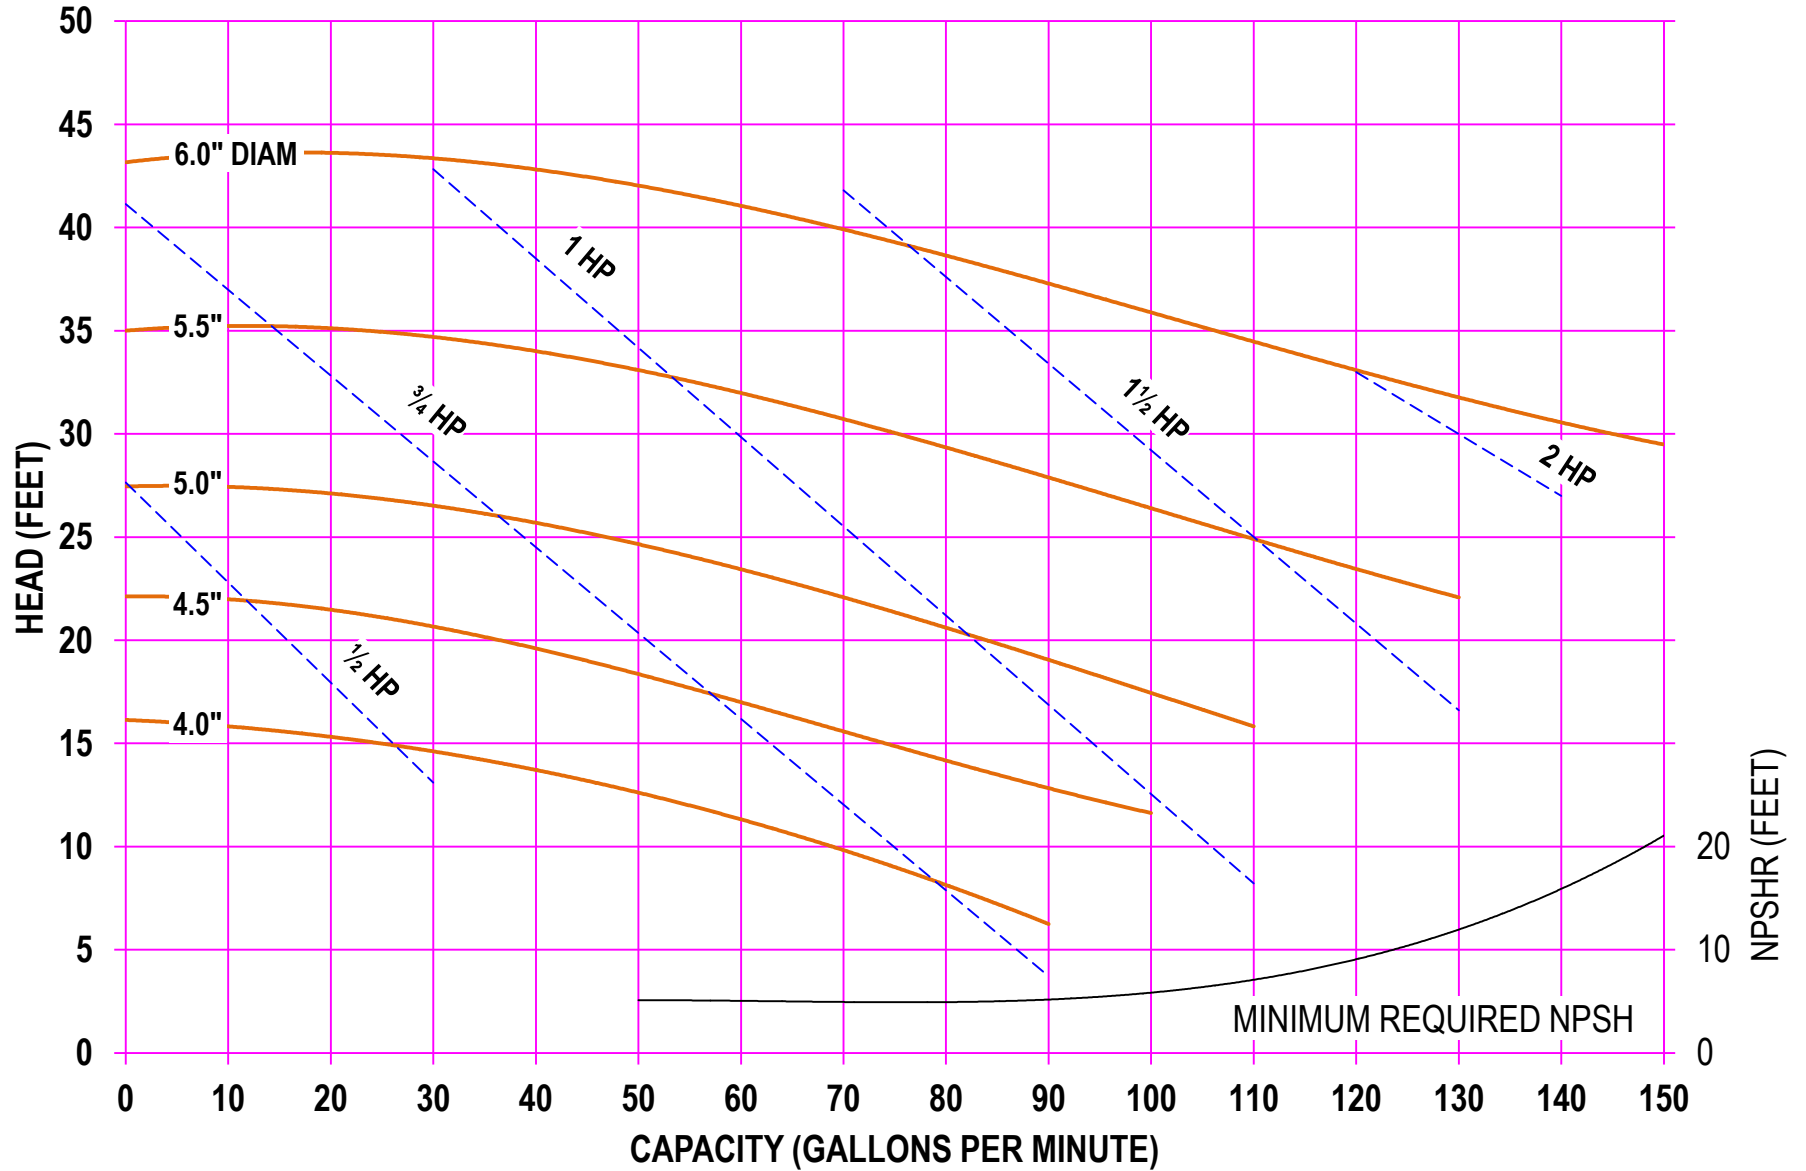

**AMPCO PUMPS COMPANY, INC.**  
**AC-SERIES 216 2 x 1½**  
**1750 RPM**

**AMPCO PUMPS COMPANY, INC.**  
**AC-SERIES 216 2 x 1½**  
**3500 RPM**