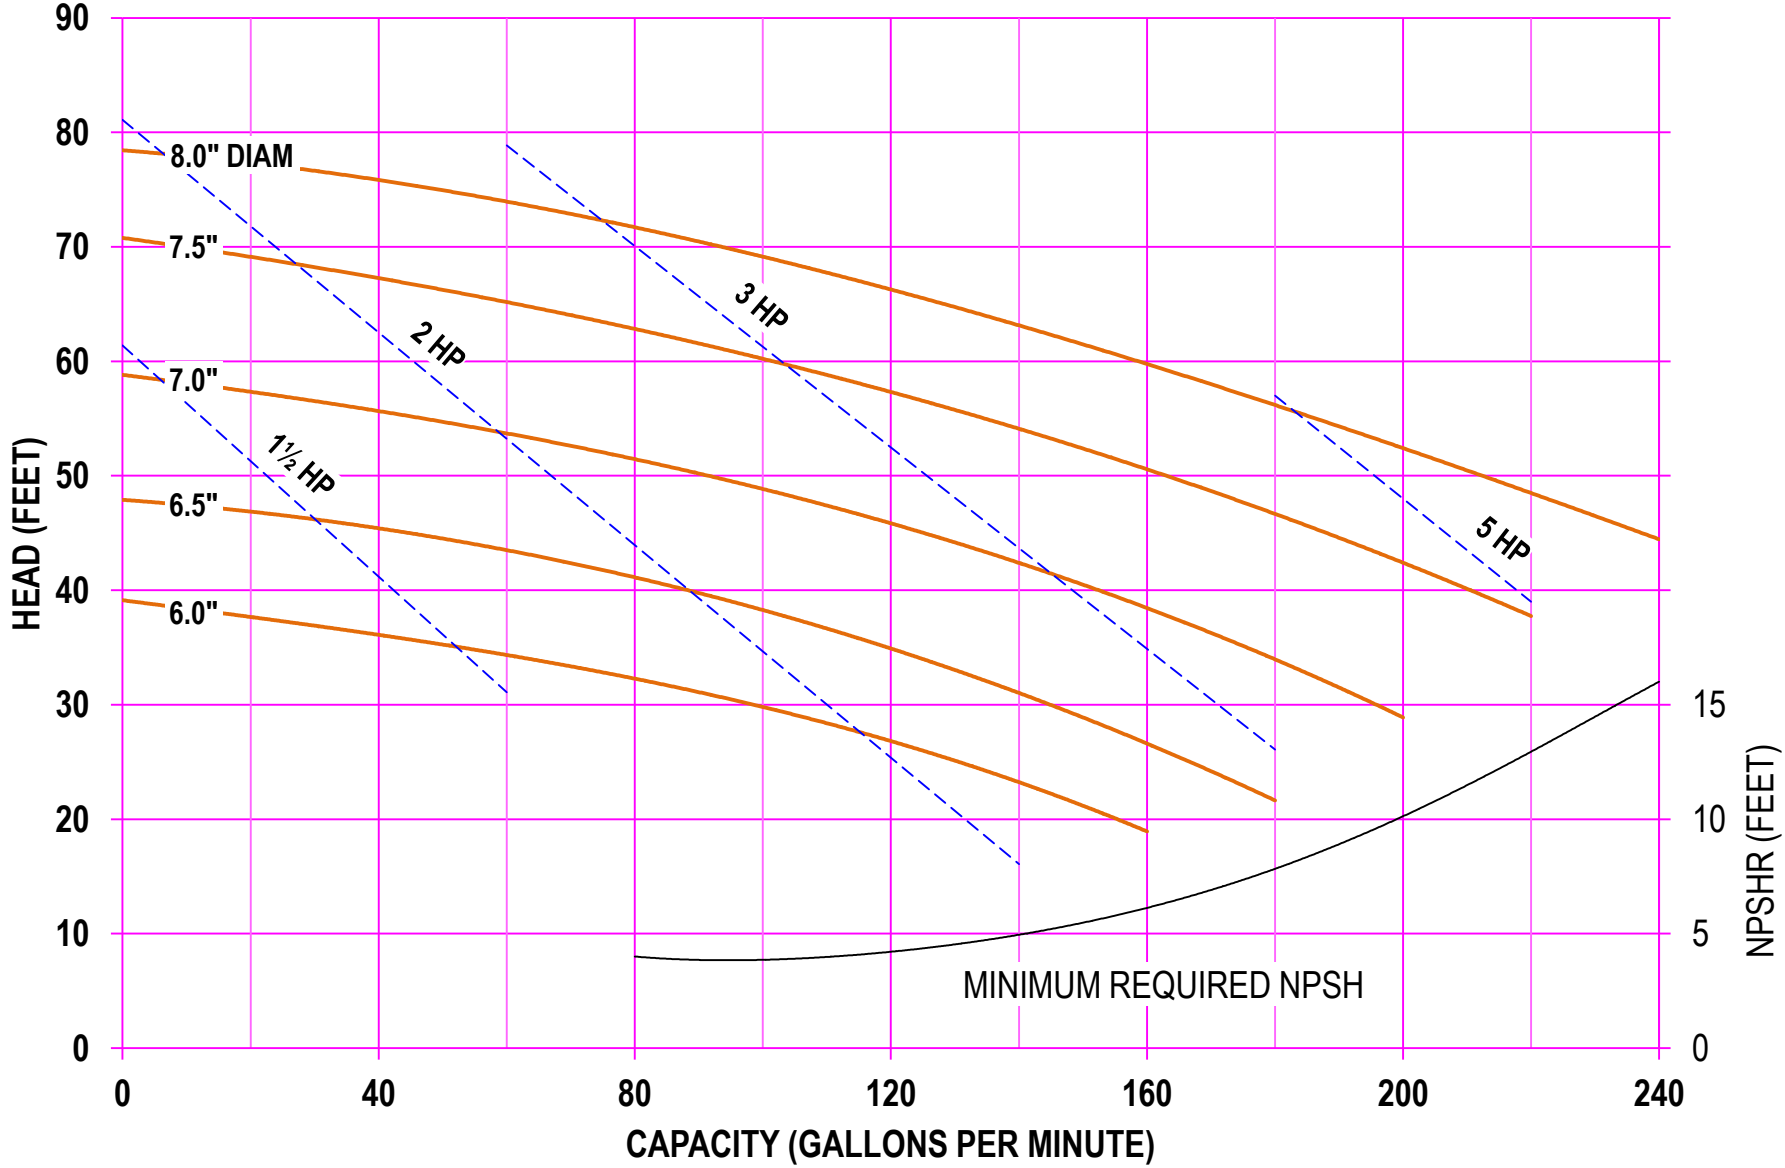

AMPCO PUMPS COMPANY, INC.
AC-SERIES 218 2 x 1½
1750 RPM

AMPCO PUMPS COMPANY, INC.
AC-SERIES 218 2 x 1½
2900 RPM

AMPCO PUMPS COMPANY, INC.
AC-SERIES 218 2 x 1½
3500 RPM