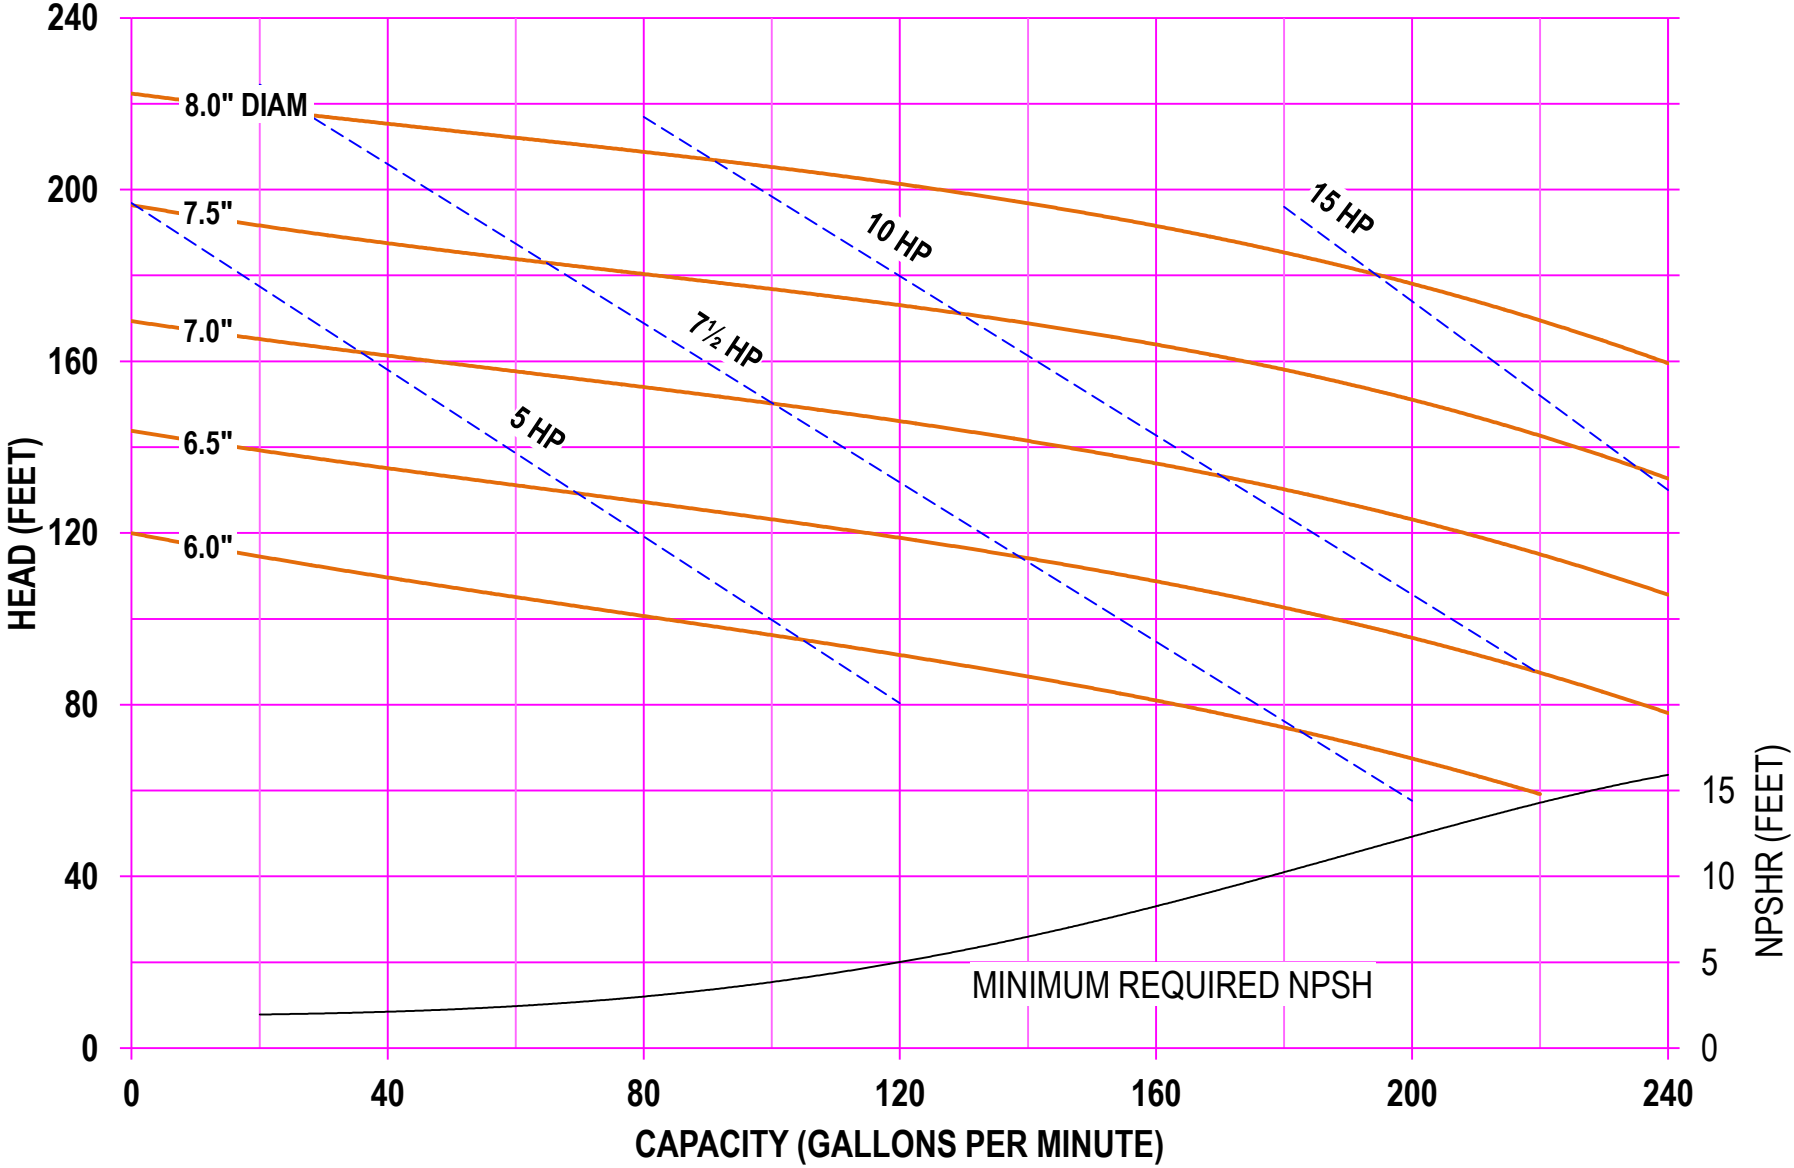

AMPCO PUMPS COMPANY, INC.
AC-SERIES 218 2 x 1½
1750 RPM

AMPCO PUMPS COMPANY, INC.
AC-SERIES 218 2 x 1½
2900 RPM

AMPCO PUMPS COMPANY, INC.
AC-SERIES 218 2 x 1½
3500 RPM