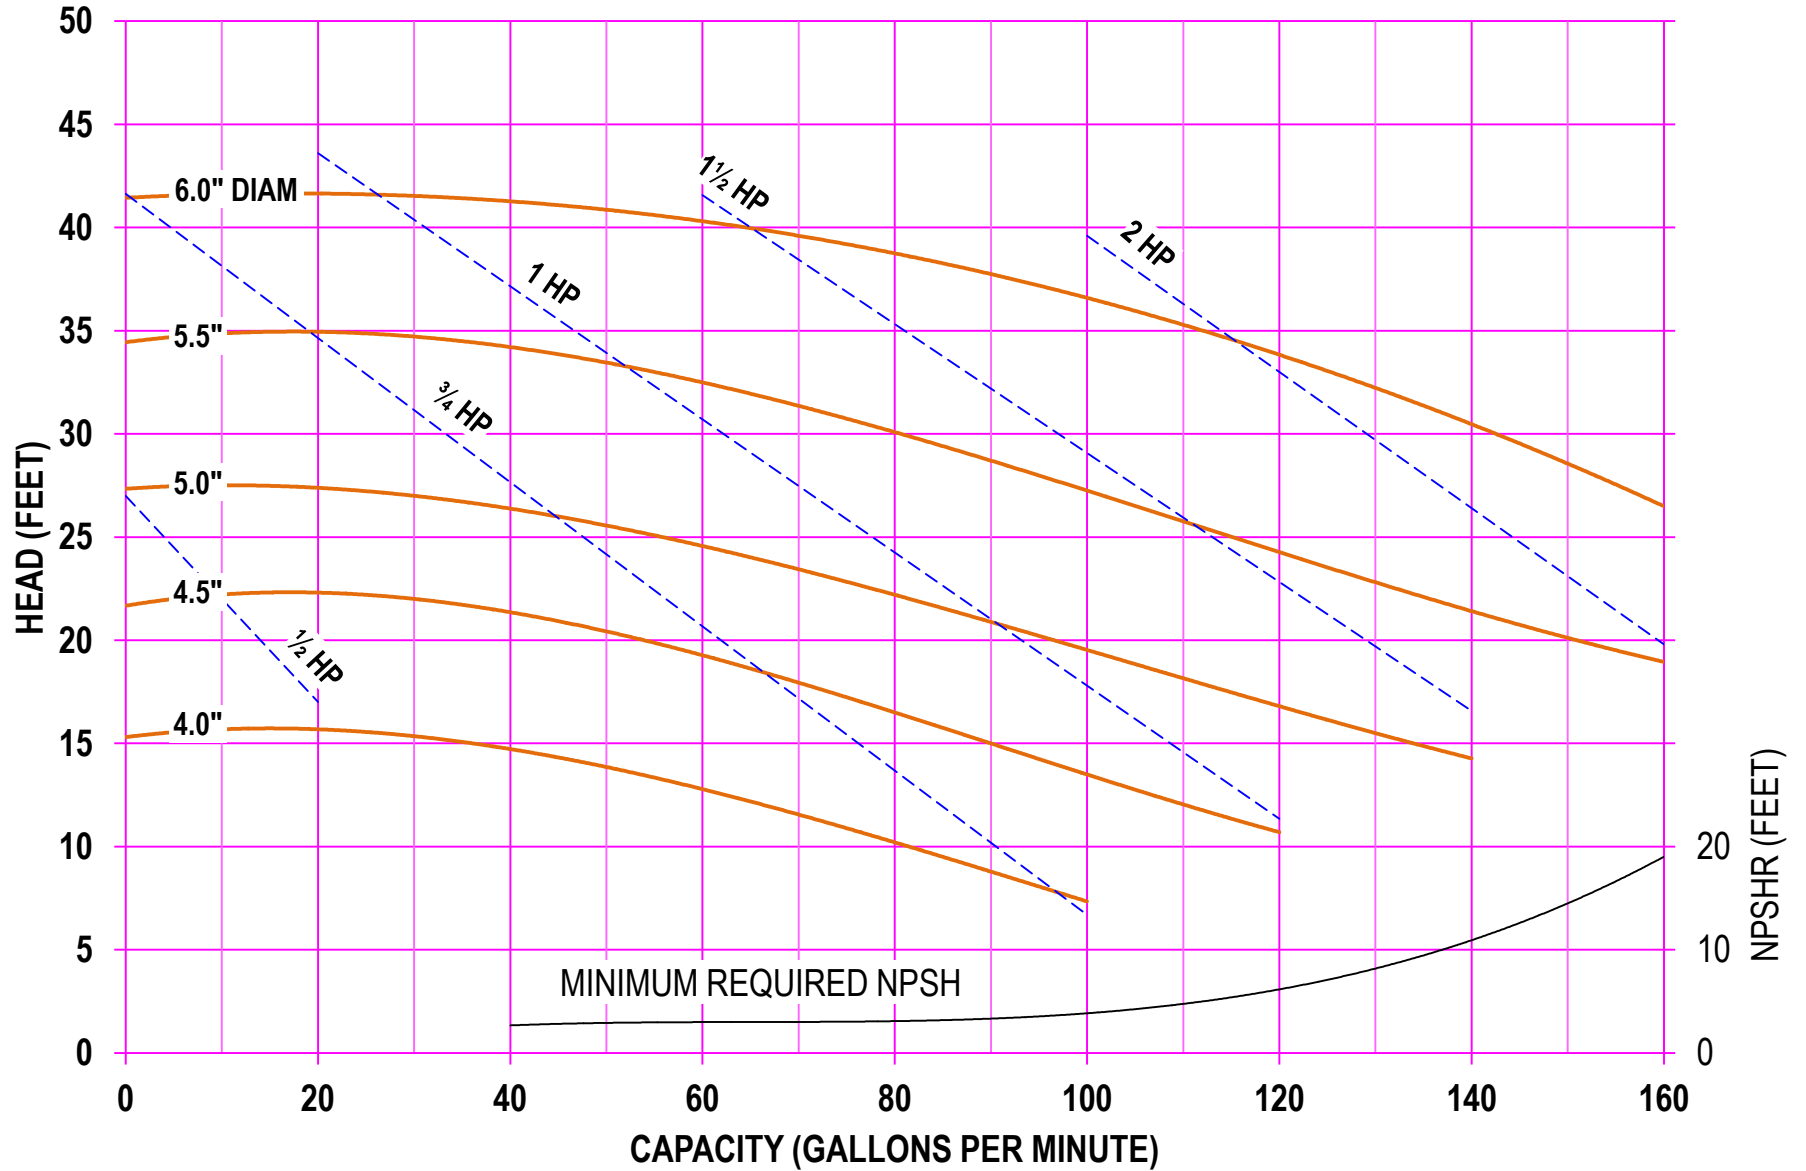

**AMPCO PUMPS COMPANY, INC.**  
**AC-SERIES 316 2½ x 1½**  
**1750 RPM**

**AMPCO PUMPS COMPANY, INC.**  
**AC-SERIES 316 2½ x 1½**  
**2900 RPM**

**AMPCO PUMPS COMPANY, INC.**  
**AC-SERIES 316 2½ x 1½**  
**3500 RPM**