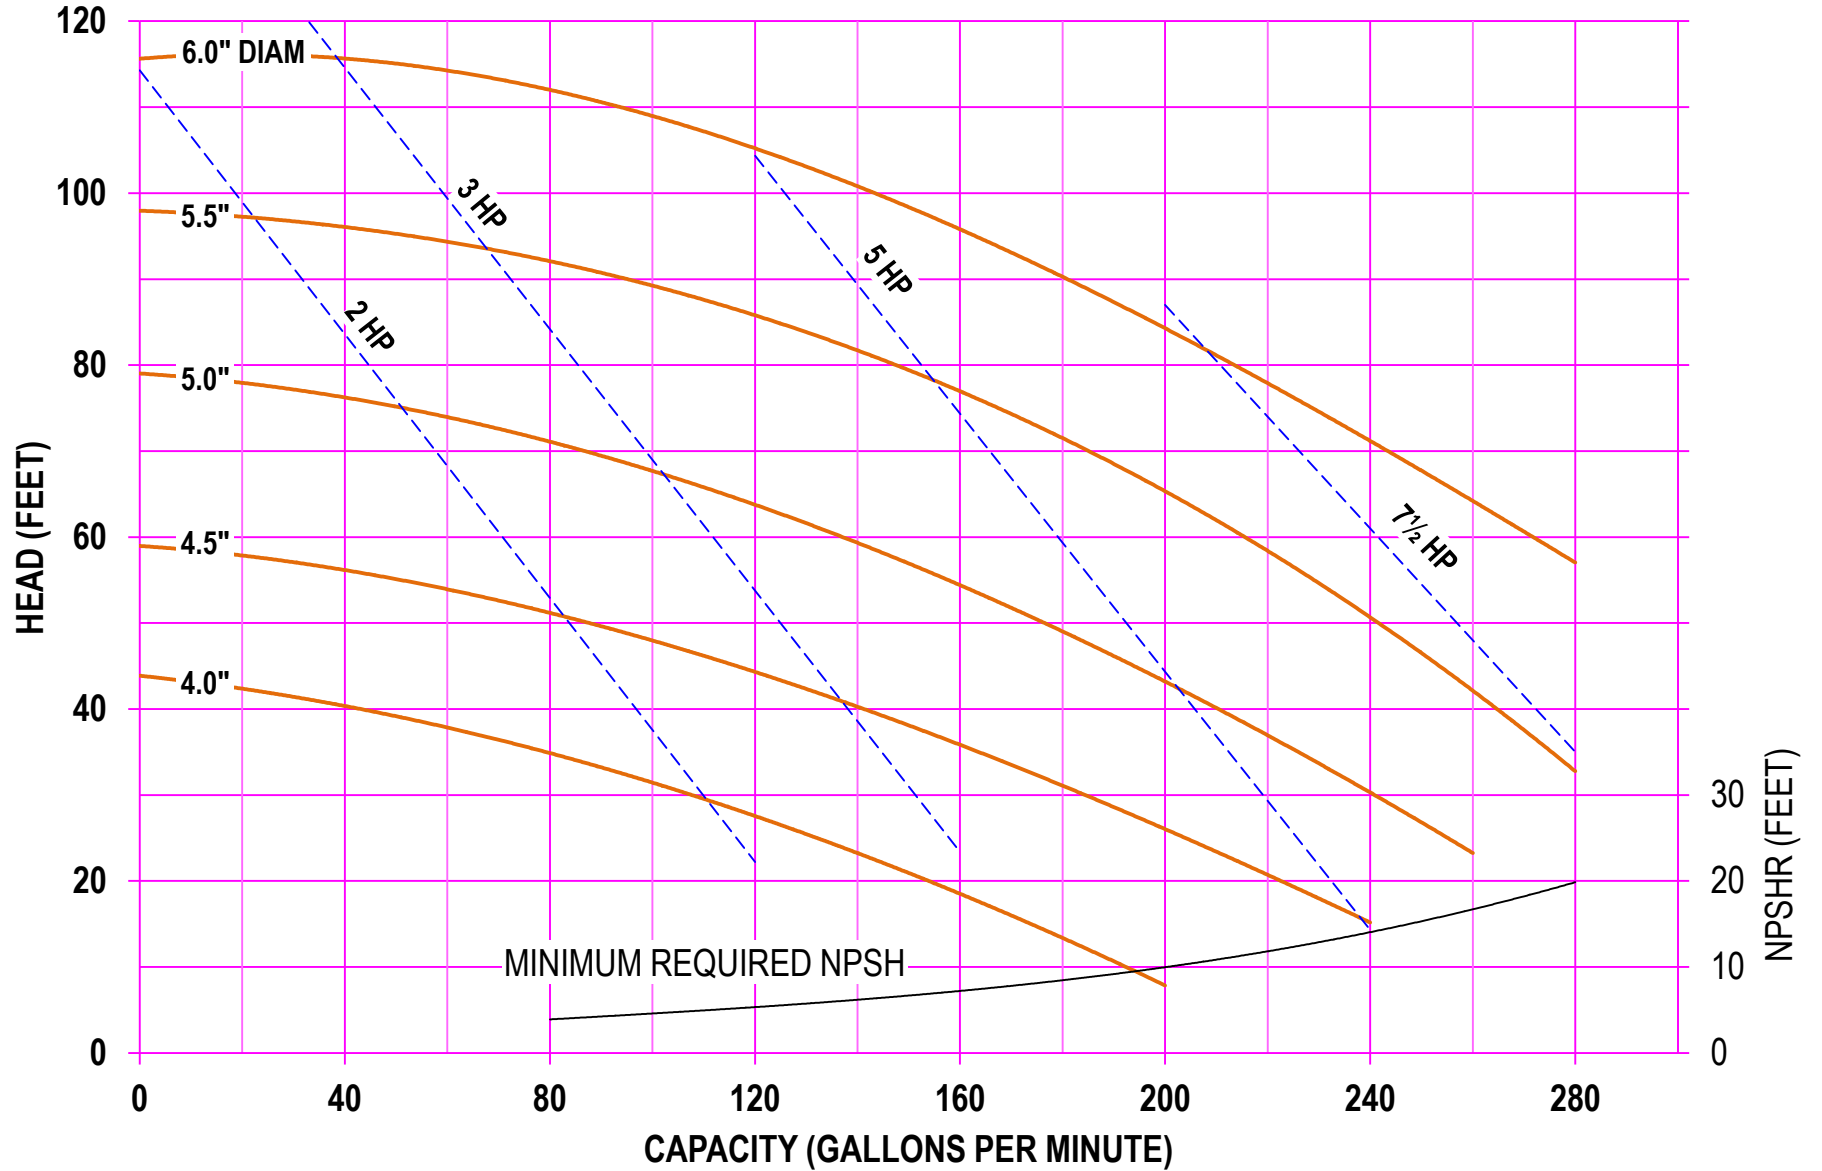

**AMPCO PUMPS COMPANY, INC.**  
**AC-SERIES 316 2½ x 1½**  
**1750 RPM**

**AMPCO PUMPS COMPANY, INC.**  
**AC-SERIES 316 2½ x 1½**  
**2900 RPM**

**AMPCO PUMPS COMPANY, INC.**  
**AC-SERIES 316 2½ x 1½**  
**3500 RPM**