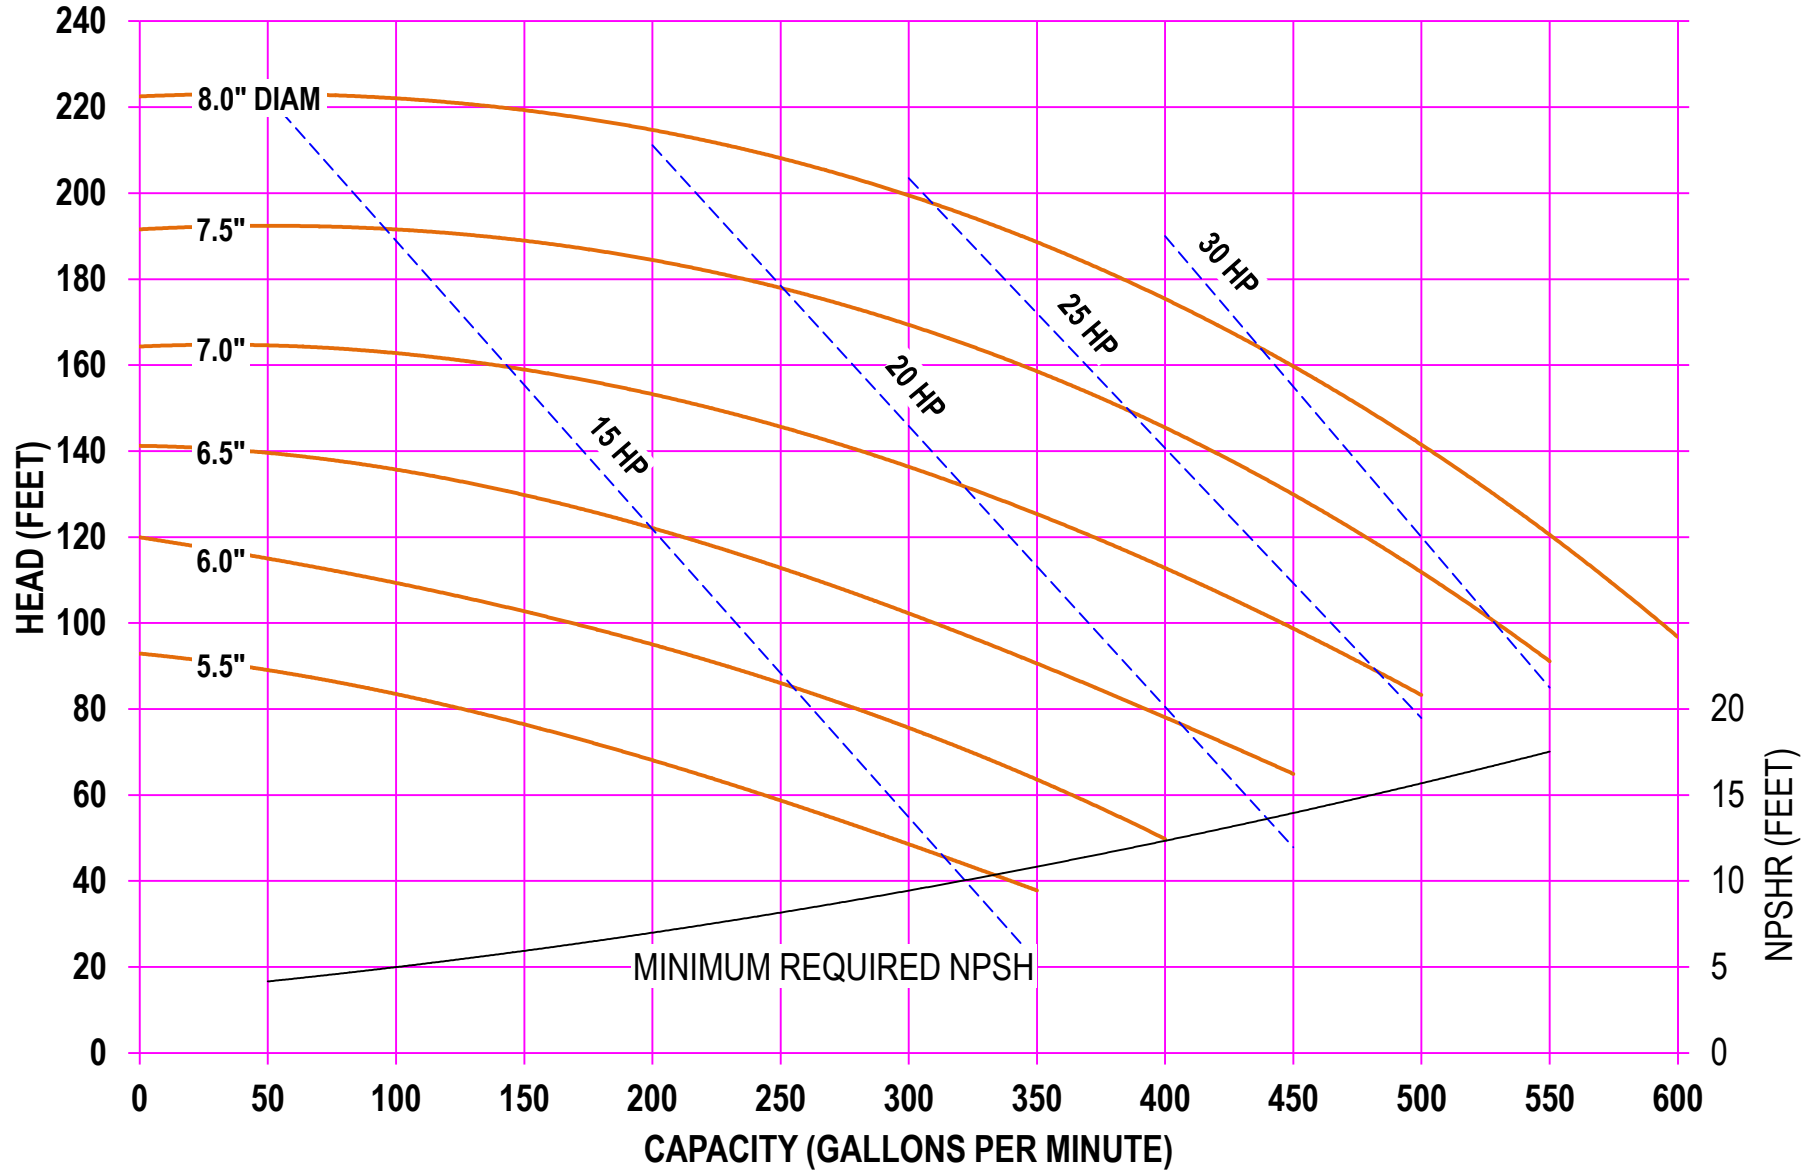

AMPCO PUMPS COMPANY, INC.
AC-SERIES 328 3 x 2
1750 RPM

AMPCO PUMPS COMPANY, INC.
AC-SERIES 328 3 x 2
2900 RPM

AMPCO PUMPS COMPANY, INC.
AC-SERIES 328 3 x 2
3500 RPM