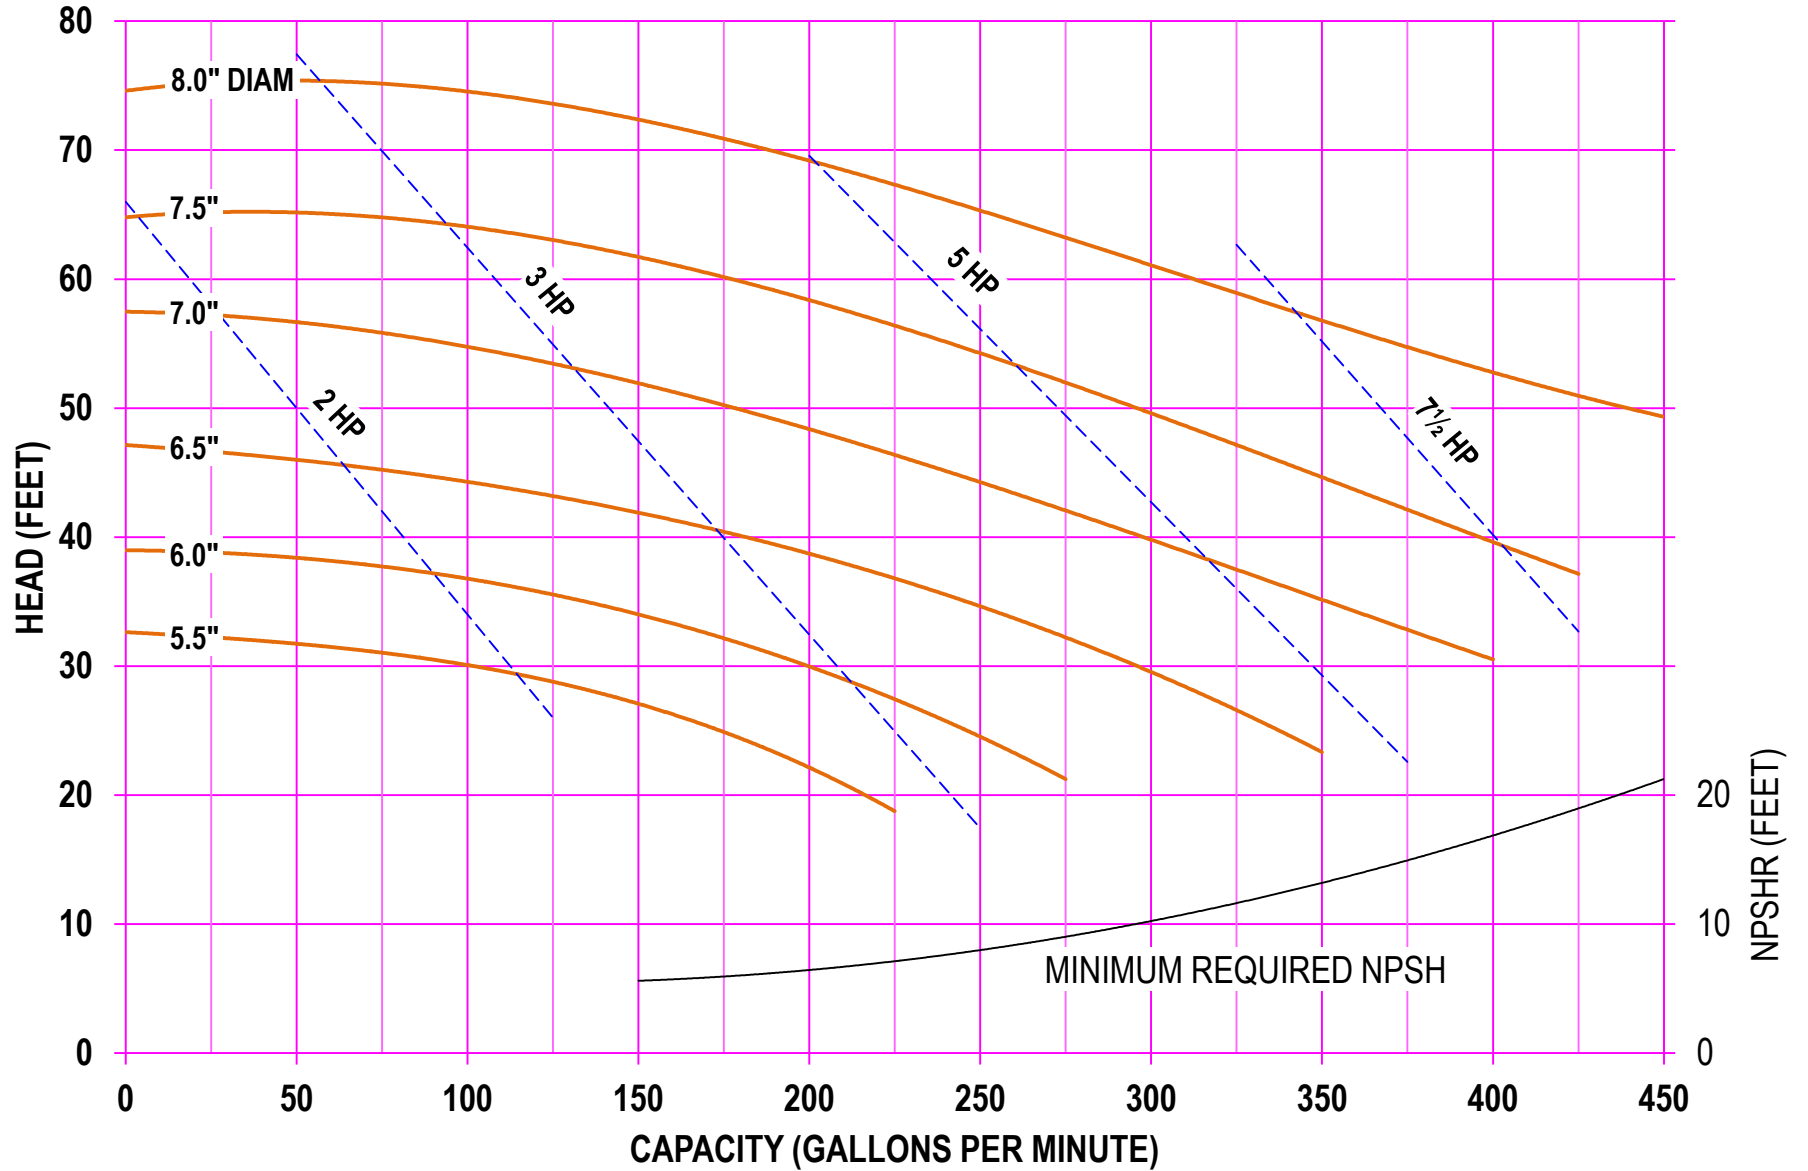

AMPCO PUMPS COMPANY, INC.
AC-SERIES 328 3 x 2
1750 RPM

AMPCO PUMPS COMPANY, INC.
AC-SERIES 328 3 x 2
2900 RPM

AMPCO PUMPS COMPANY, INC.
AC-SERIES 328 3 x 2
3500 RPM