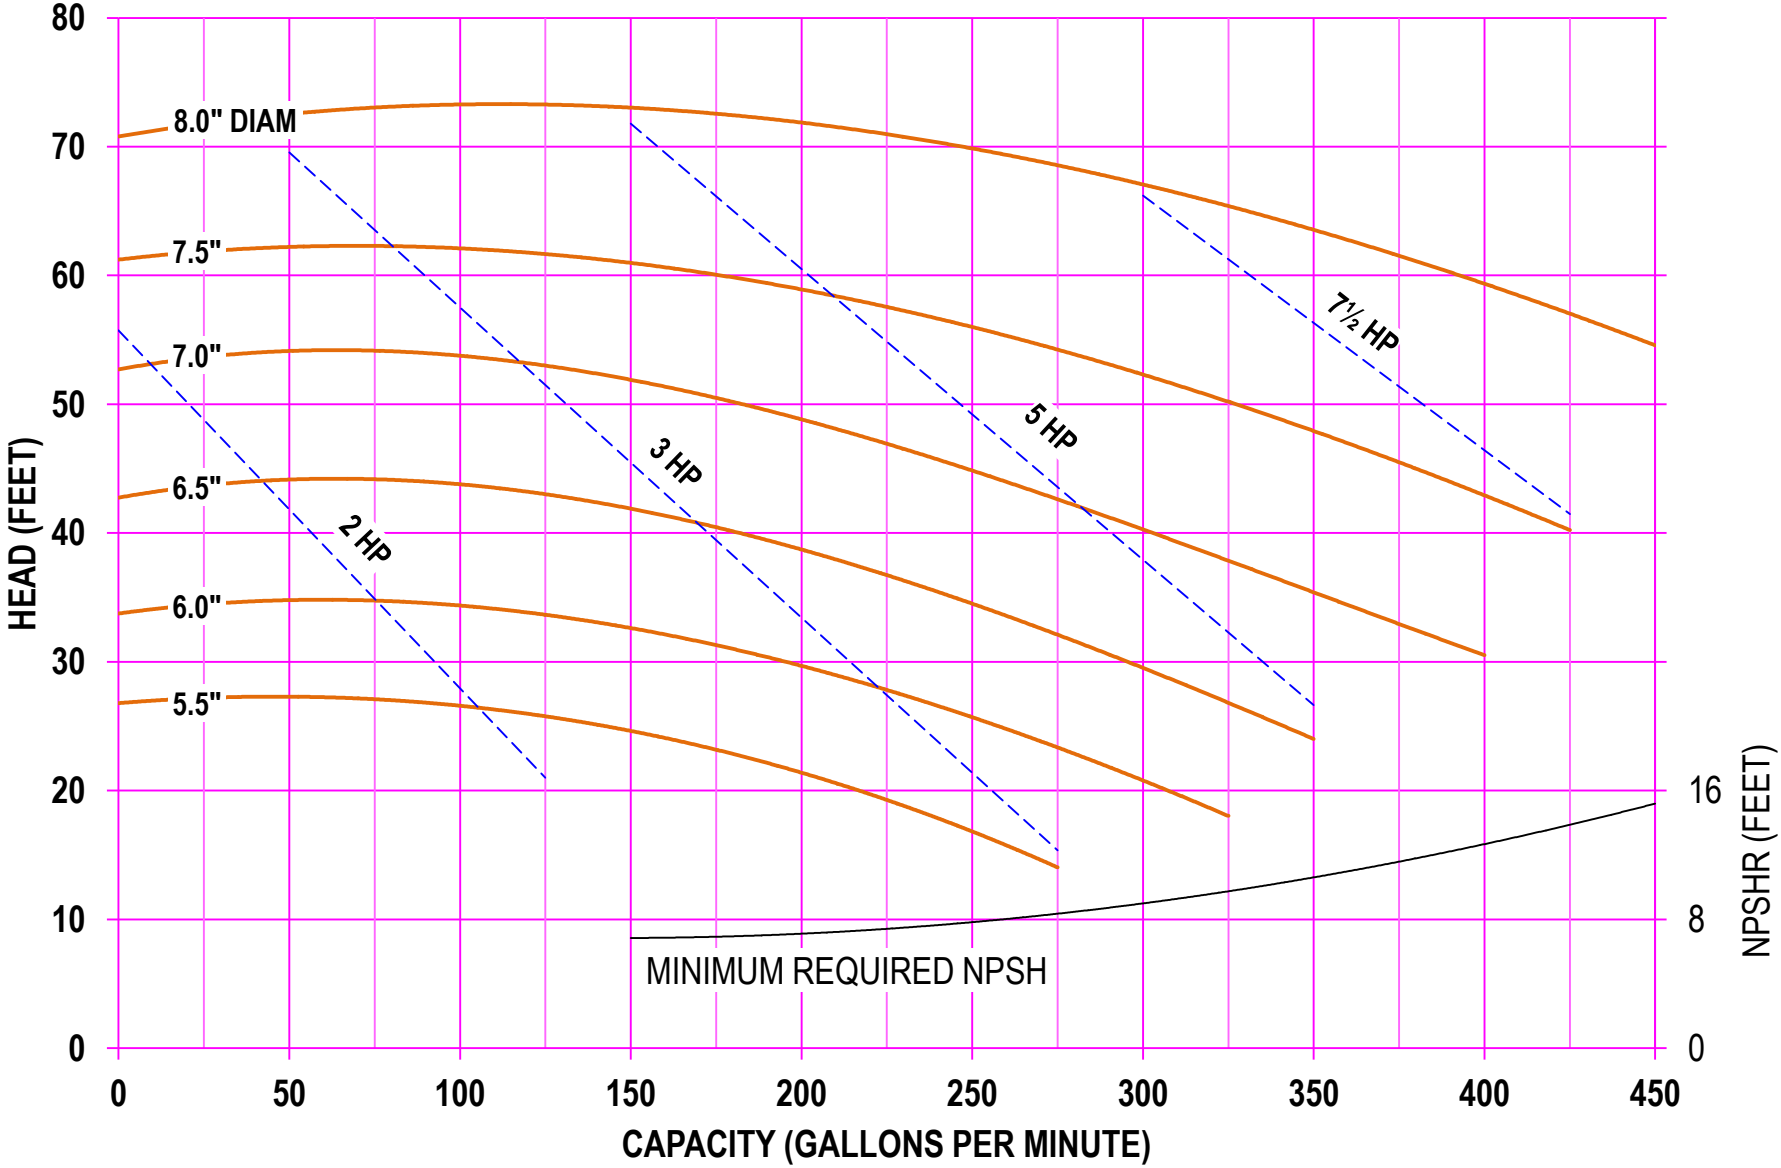

AMPCO PUMPS COMPANY, INC.
AC-SERIES 428 4 x 2
1750 RPM

AMPCO PUMPS COMPANY, INC.
AC-SERIES 428 4 x 2
2900 RPM