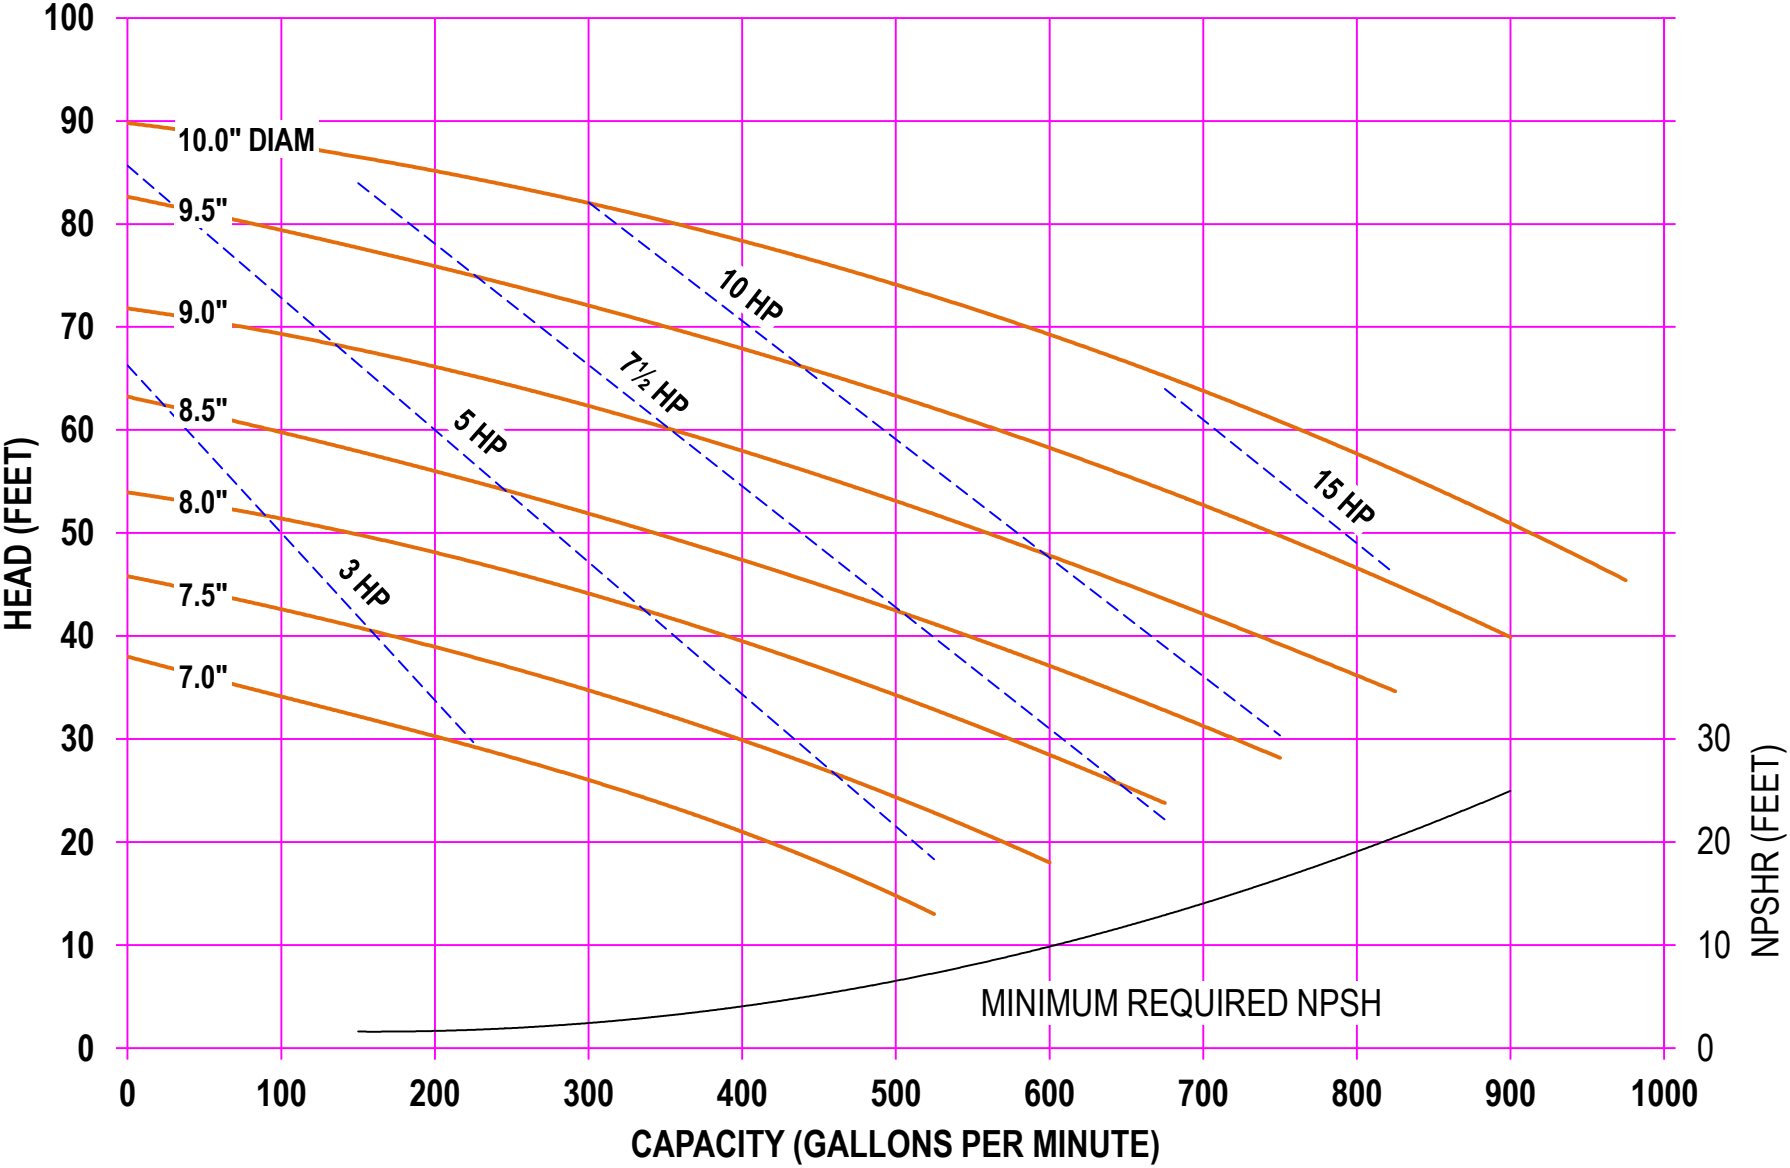

AMPCO PUMPS COMPANY, INC.
AC-SERIES 4410 4 x 4
1450 RPM

AMPCO PUMPS COMPANY, INC.
AC-SERIES 4410 4 x 4
1750 RPM

AMPCO PUMPS COMPANY, INC.
AC-SERIES 4410 4 x 4
2900 RPM

AMPCO PUMPS COMPANY, INC.
AC-SERIES 4410 4 x 4
3500 RPM