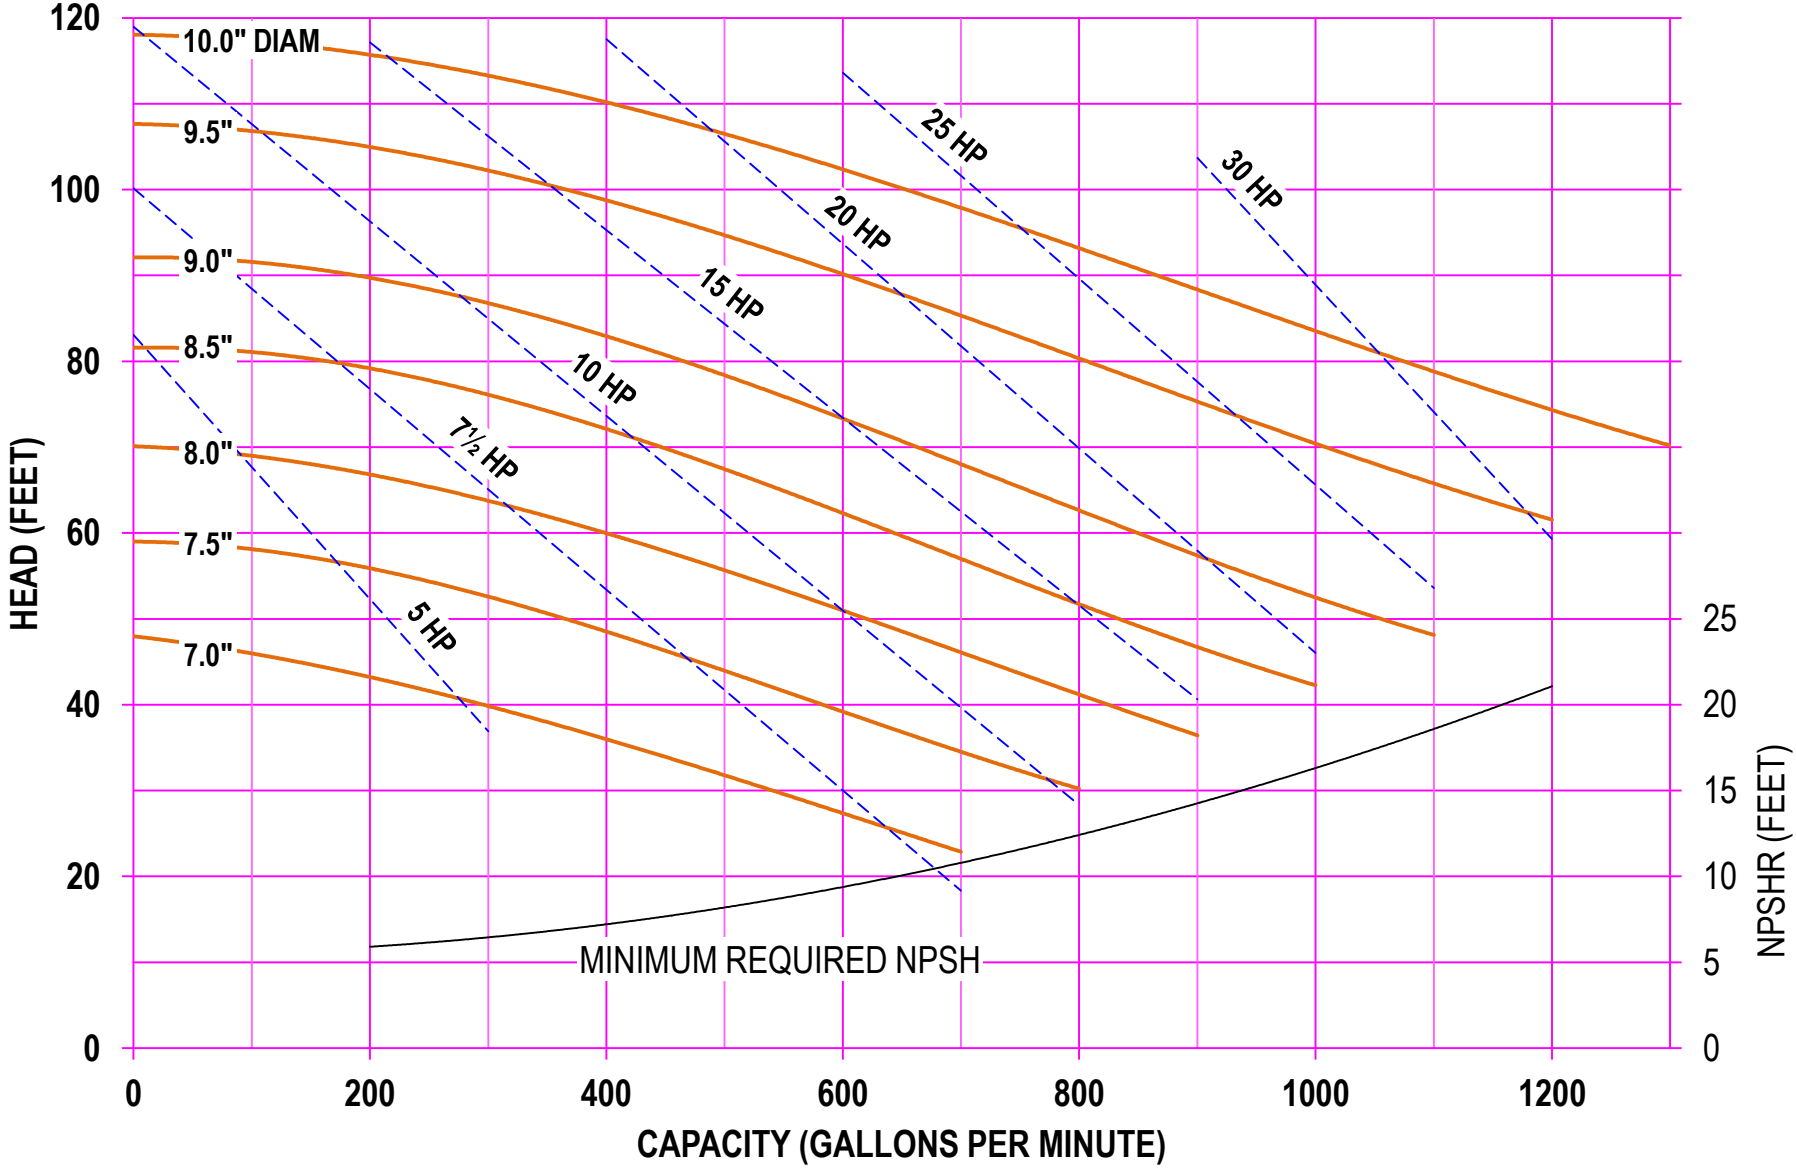

AMPCO PUMPS COMPANY, INC.
AC-SERIES 4410 4 x 4
1450 RPM

AMPCO PUMPS COMPANY, INC.
AC-SERIES 4410 4 x 4
1750 RPM

AMPCO PUMPS COMPANY, INC.
AC-SERIES 4410 4 x 4
2900 RPM

AMPCO PUMPS COMPANY, INC.
AC-SERIES 4410 4 x 4
3500 RPM