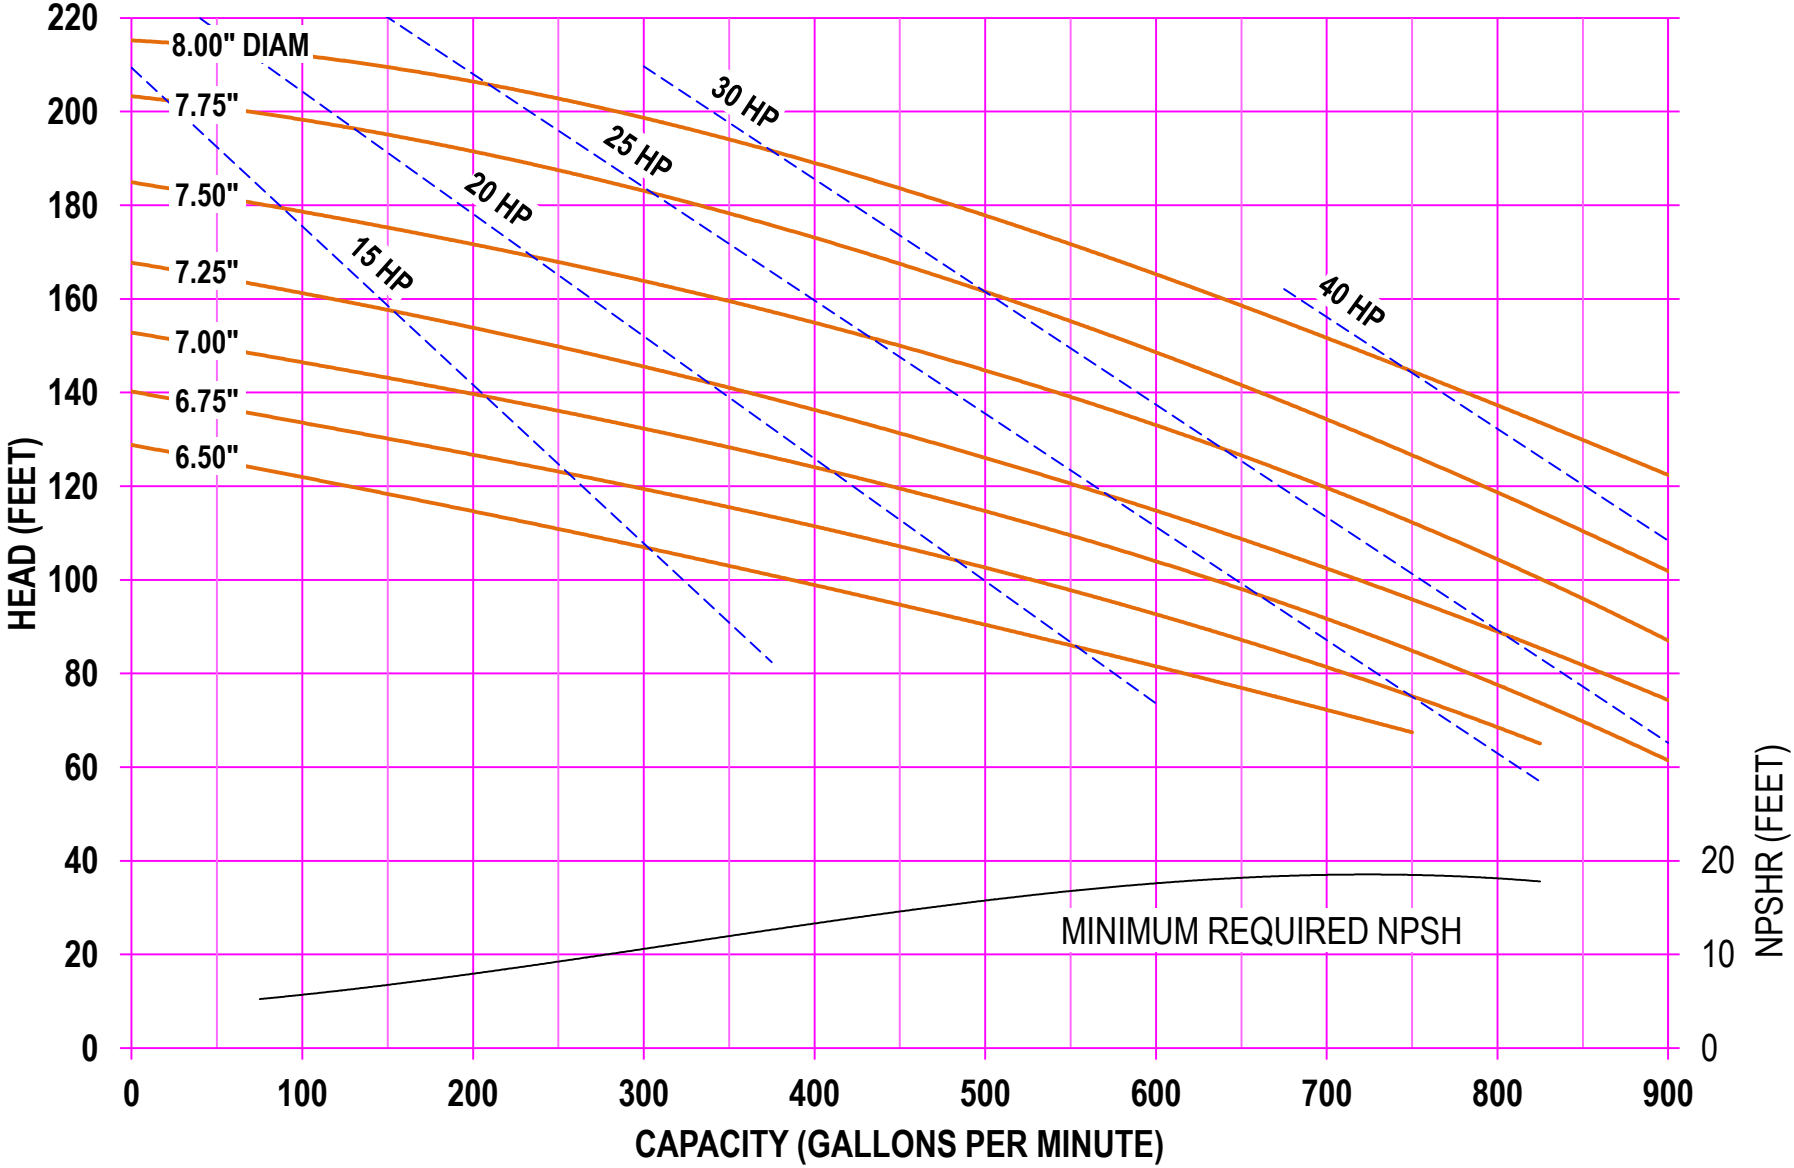

AMPCO PUMPS COMPANY, INC.
AC-SERIES 4410 4 x 4
1450 RPM

AMPCO PUMPS COMPANY, INC.
AC-SERIES 4410 4 x 4
1750 RPM

AMPCO PUMPS COMPANY, INC.
AC-SERIES 4410 4 x 4
2900 RPM

AMPCO PUMPS COMPANY, INC.
AC-SERIES 4410 4 x 4
3500 RPM