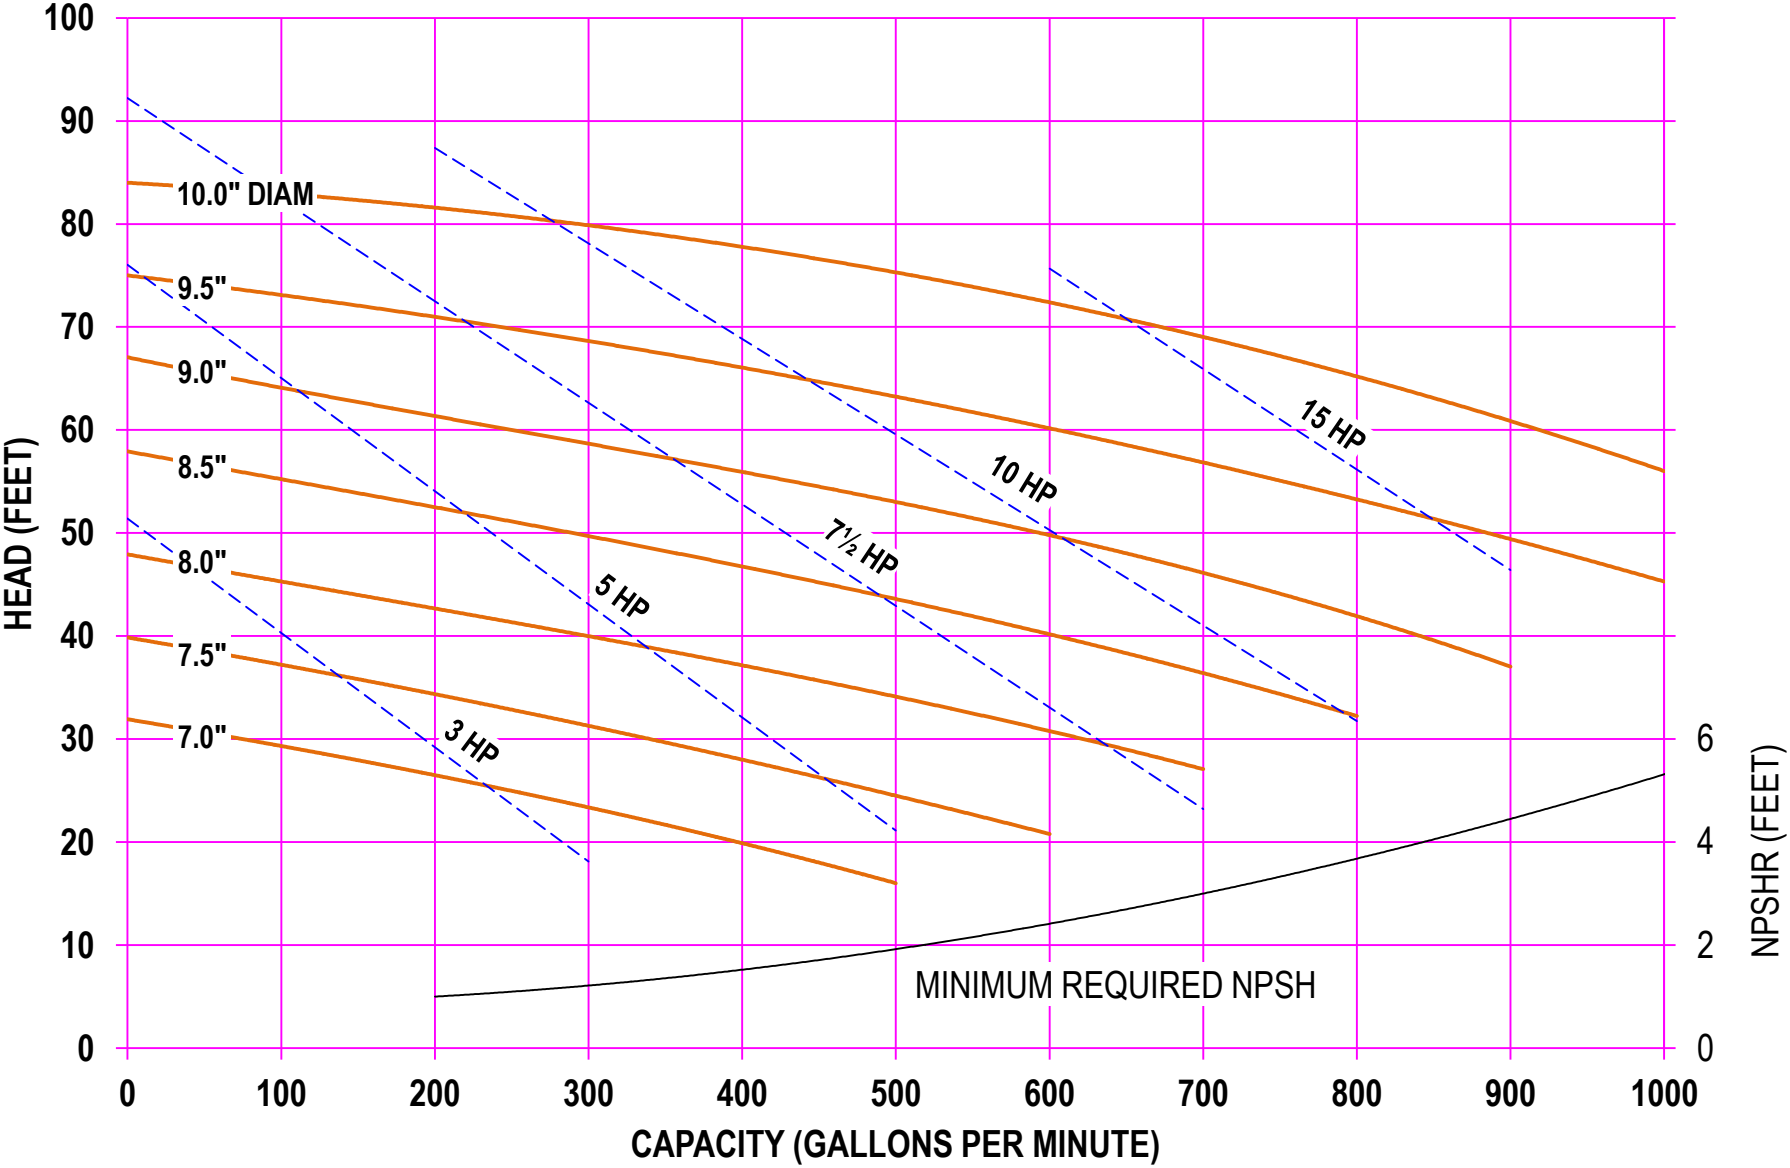

AMPCO PUMPS COMPANY, INC.
AC-SERIES 6410 6 x 4
1450 RPM

AMPCO PUMPS COMPANY, INC.
AC-SERIES 6410 6 x 4
1750 RPM

AMPCO PUMPS COMPANY, INC.
AC-SERIES 6410 6 x 4
2900 RPM

AMPCO PUMPS COMPANY, INC.
AC-SERIES 6410 6 x 4
3500 RPM