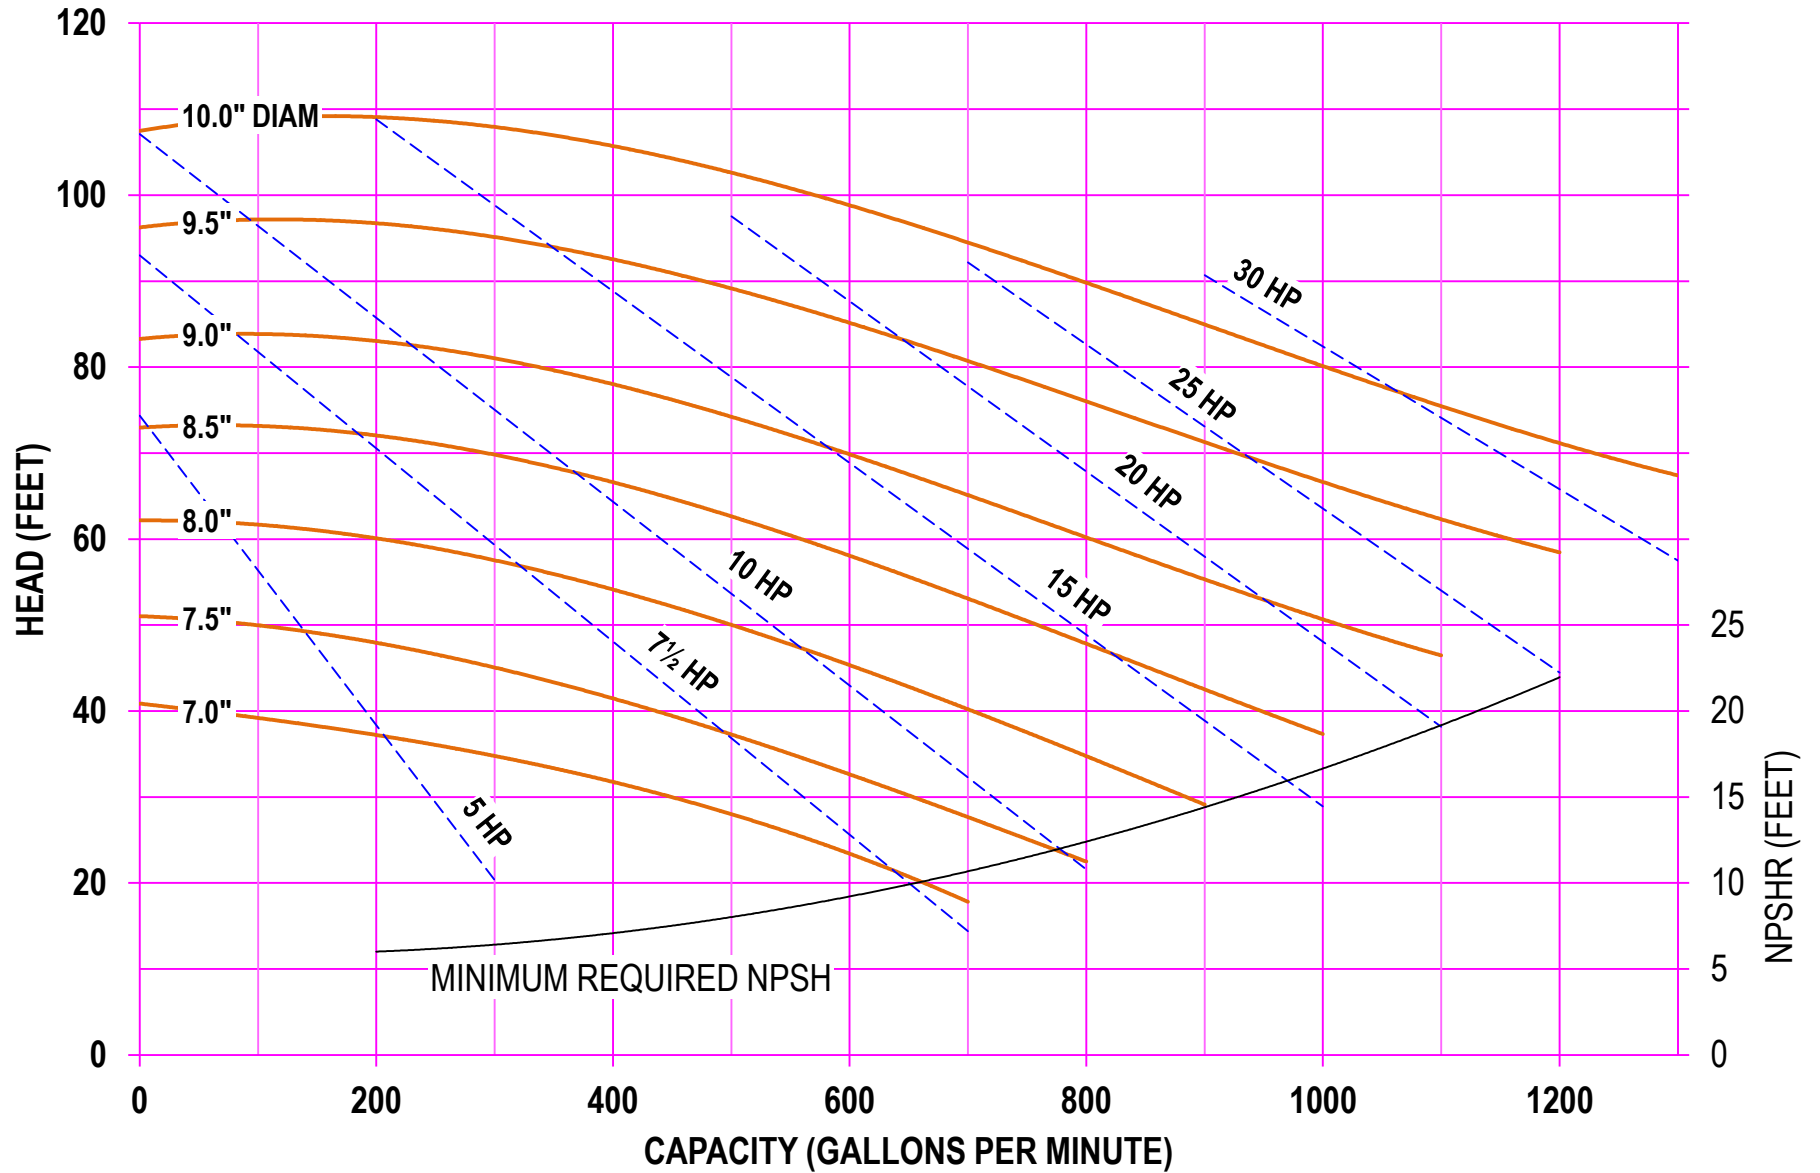

AMPCO PUMPS COMPANY, INC.
AC-SERIES 6410 6 x 4
1450 RPM

AMPCO PUMPS COMPANY, INC.
AC-SERIES 6410 6 x 4
1750 RPM

AMPCO PUMPS COMPANY, INC.
AC-SERIES 6410 6 x 4
2900 RPM

AMPCO PUMPS COMPANY, INC.
AC-SERIES 6410 6 x 4
3500 RPM