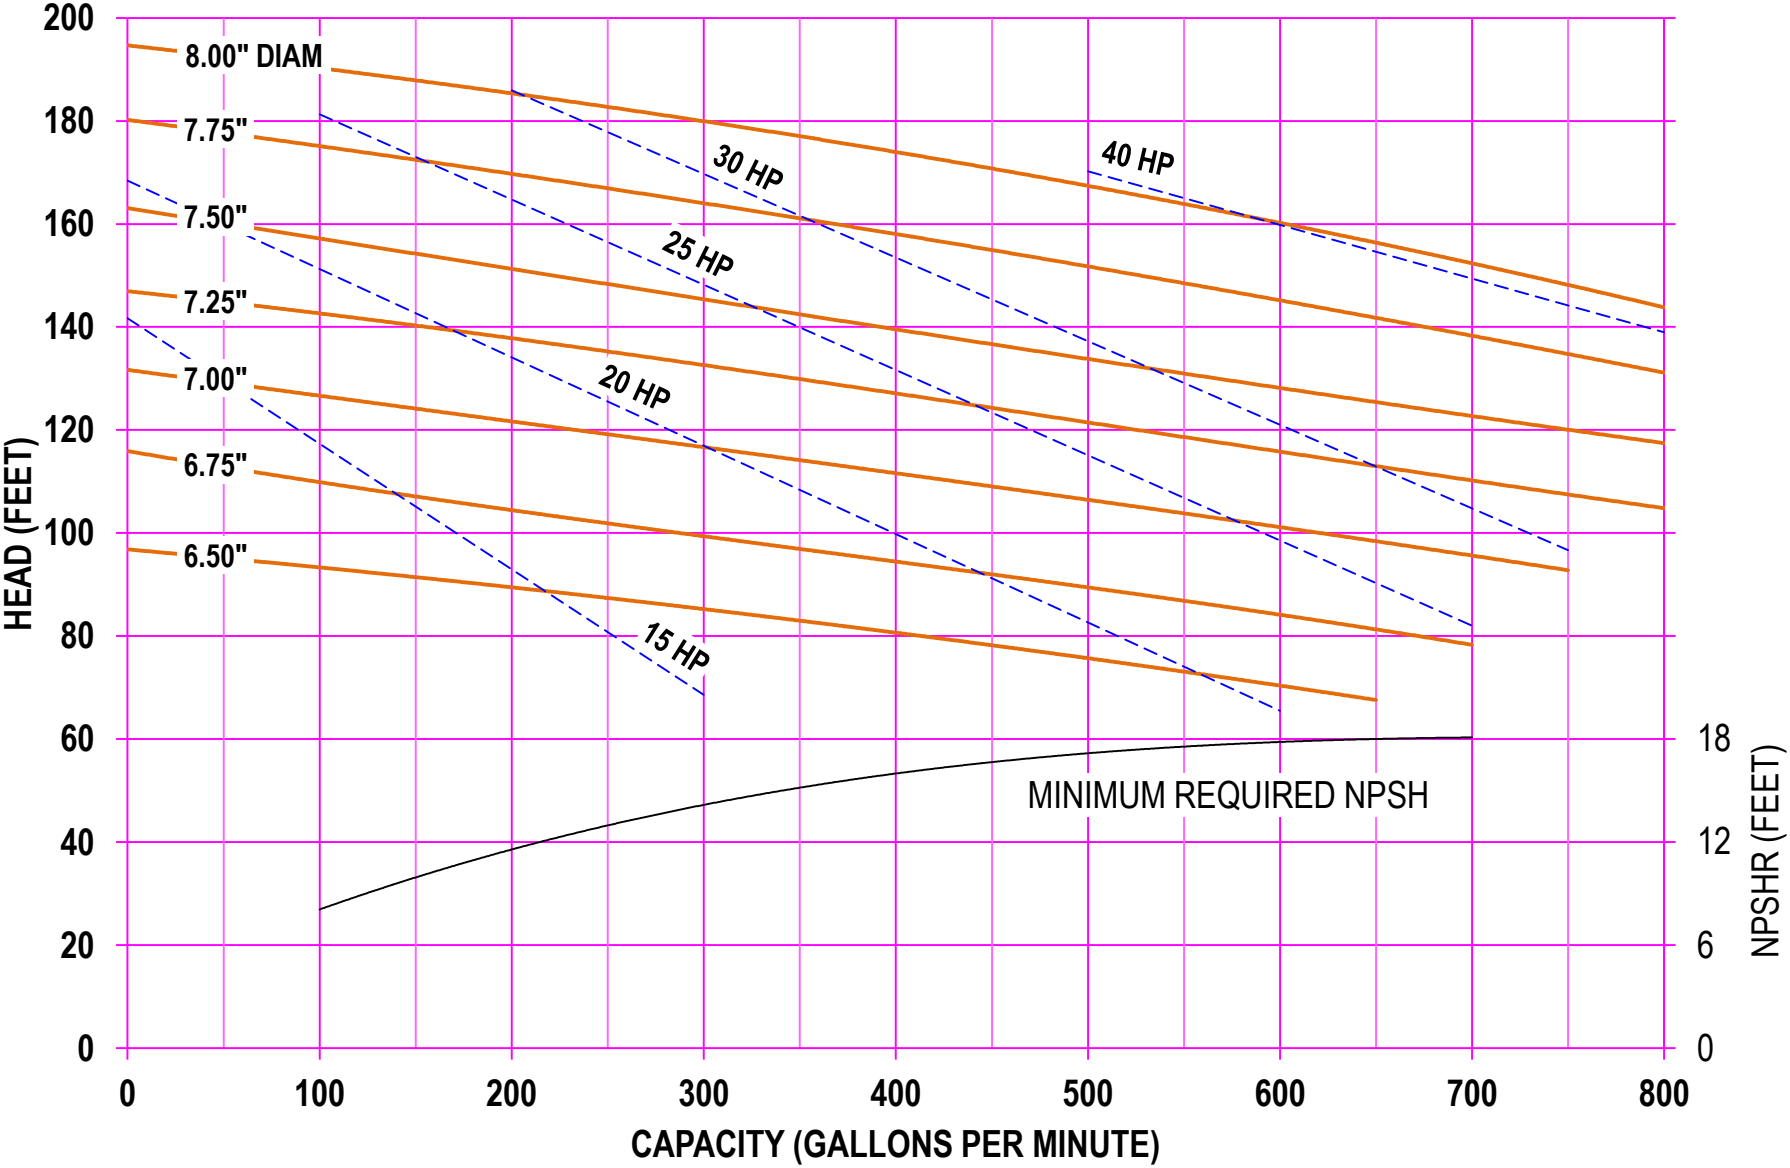

AMPCO PUMPS COMPANY, INC.
AC-SERIES 6410 6 x 4
1450 RPM

AMPCO PUMPS COMPANY, INC.
AC-SERIES 6410 6 x 4
1750 RPM

AMPCO PUMPS COMPANY, INC.
AC-SERIES 6410 6 x 4
2900 RPM

AMPCO PUMPS COMPANY, INC.
AC-SERIES 6410 6 x 4
3500 RPM